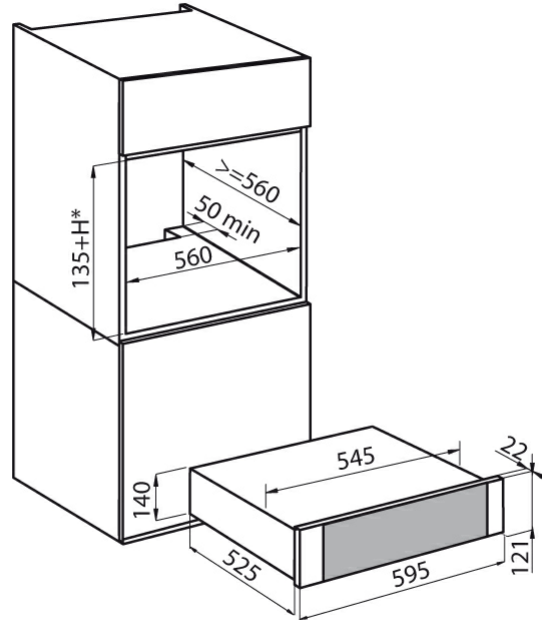

Ovens And Coordinate Product

S4001

Plate-warmer module 60x14 cm

Code: 7138 001

Product Details

Oven type	Plate-warmer module
Dimensions	60x14 cm
Door finishing	Bevelled Black Mirror glass / Anti-touch, brushed stainless steel
Power Supply	220-240V 50-60Hz
Apertura	Carrello Estraibile
Interno	Interno in acciaio inox e base in Cristallo
Temperature	40 - 70 °C
Utilizzo	Adatto a riscaldare e mantenere in temperatura gli alimenti

Features

Anti-touch finish

Dimensions

05-08-2019 17:11:37