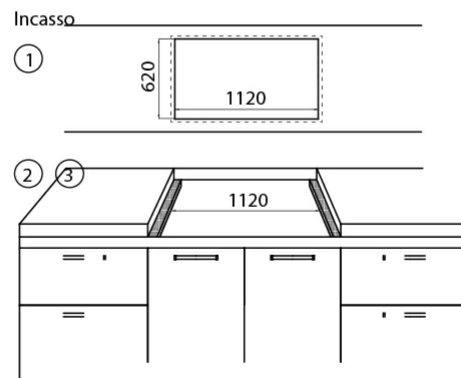

Range Top e top inox

S4000

Range Top e top inox S4000

Code: 3170 000

Product Details

Materials/finishes	Blac Ceramic glass
Cooking elements	Five burners
Safety	Safety equipment
Dimensions	1200x650 mm
Total power	11.100 W
Power settings	9 power setting per zone plus Powerboost function
Left	Ø 260mm- 2.600 (3.700)* W
Up-centre	Ø 180 mm- 1.850 (3.000)* W
Right	2x220x180 mm- 2.100 (3.700)* W

Timer

Smart fan system

Safety

Dimensions

05-08-2019 17:02:38