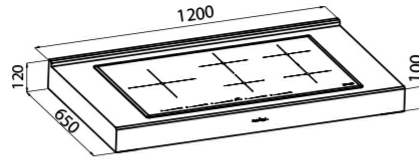

Range Top e top inox

S4000

Range Top e top inox S4000

Code: 3170 000

Product Details

Materials/finishes	Blac Ceramic glass
Cooking elements	Five burners
Safety	Safety equipment
Dimensions	1200x650 mm
Total power	11.100 W
Power settings	9 power setting per zone plus Powerboost function
Left	Ø 260mm- 2.600 (3.700)* W
Up-centre	Ø 180 mm- 1.850 (3.000)* W
Right	2x220x180 mm- 2.100 (3.700)* W

Timer

Smart fan system

Safety

Dimensions

05-08-2019 17:02:38