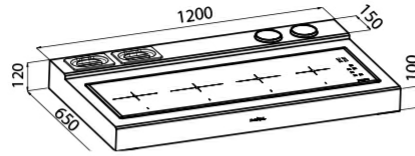

Range Top e top inox

S4000

Range Top e top inox S4000

Code: 3165 000

Product Details

Materials/finishes	Blac Ceramic glass
Cooking elements	Four zones
Safety	Safety equipment
Dimensions	1200x650 mm
Total power	7.400 W
Power Supply	single-phase: 230 V; 1P+N; two-phase 400 V; 2P+N; 50-60 Hz
Power settings	9 power setting per zone plus double Powerboost function
Left	Ø 210 mm-2.050 (2.500)* (3.700)** W
Centre-left	Ø 210 mm-2.050 (2.500)* (3.700)** W
Centre-right	Ø 180 mm-1.850 (2.300)* (3.000)** W
Right	Ø 180 mm-1.850 (2.300)* (3.000)** W

Features

Double powerboost

End-of-cooking programming

Pot detector

Smart fan system

Timer

Safety

Dimensions