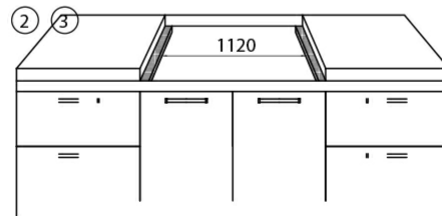

Dimensions

Incasso

05-08-2019 17:01:47