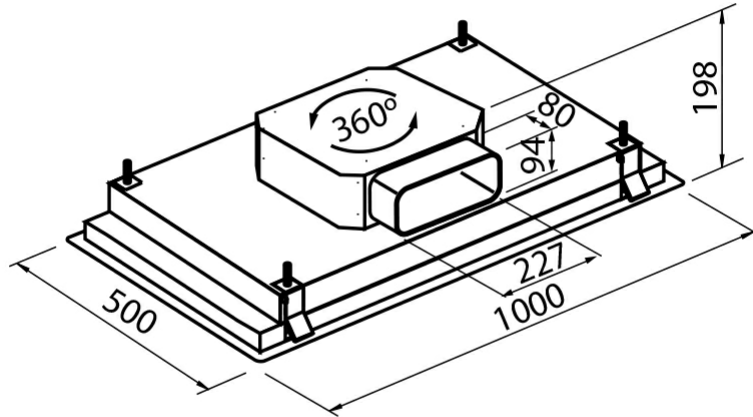

Dimensions

Optional accessories

05-08-2019 17:38:21