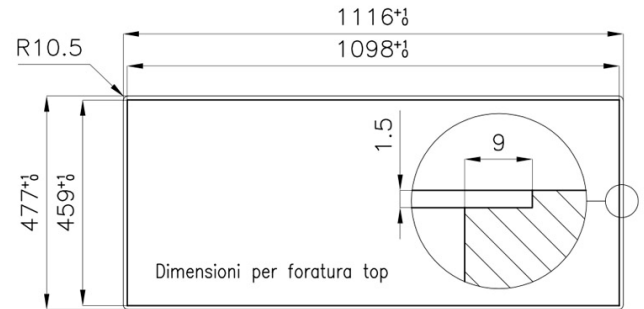

Gas Hob

Milanello

Gas Hob 112 cm - Four burners - FILOTOP Edge
- for flush-mount (FT) or over-mount (FTS)
installation

Code: 7681 000

Product Details

Materials/finishes	Foster-brushed finish AISI 304 stainless steel
Edge/installation type	FILOTOP Edge - for flush-mount (FT) or over-mount (FTS) installation
Cooking elements	Four burners
Grids	Cast iron grids and enameled burner covers
Ignition	Under-knob electric ignition
Safety	Safety valves with ultra-rapid thermocouples
Dimension	1115x476 mm
Cut out	Vedi scheda tecnica
Total power	10.750 W
- Rapid	3.000 W
- Semirapid	1.750 W
- Dual	5.000 W
- Auxiliary	1.000 W
Gas type	Tested for installation with natural gas, LPG nozzle set included
Power Supply	220-240 V; 50.60 Hz
Equipment	1 x <i>Cast iron wok support 9601 668</i>

Dimensions

Cut out drawing

05-08-2019 16:59:14