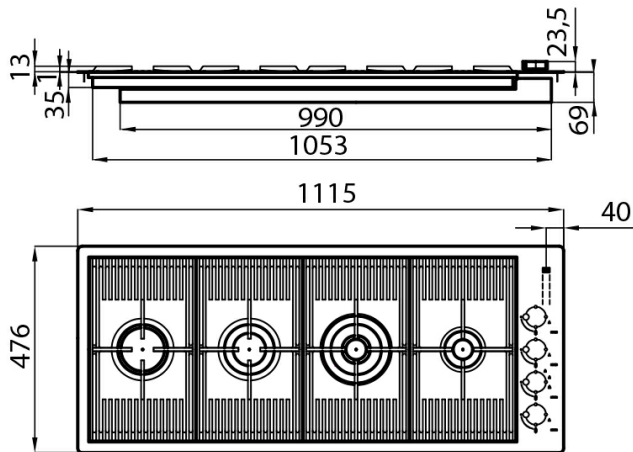

Gas Hob

Milanello

Gas Hob 112 cm - Four burners - FILOTOP Edge
- for flush-mount (FT) or over-mount (FTS)
installation

Code: 7681 000

Product Details

Materials/finishes	Foster-brushed finish AISI 304 stainless steel
Edge/installation type	FILOTOP Edge - for flush-mount (FT) or over-mount (FTS) installation
Cooking elements	Four burners
Grids	Cast iron grids and enameled burner covers
Ignition	Under-knob electric ignition
Safety	Safety valves with ultra-rapid thermocouples
Dimension	1115x476 mm
Cut out	Vedi scheda tecnica
Total power	10.750 W
- Rapid	3.000 W
- Semirapid	1.750 W
- Dual	5.000 W
- Auxiliary	1.000 W
Gas type	Tested for installation with natural gas, LPG nozzle set included
Power Supply	220-240 V; 50.60 Hz
Equipment	1 x <i>Cast iron wok support 9601 668</i>

Dimensions

Cut out drawing

05-08-2019 16:59:14