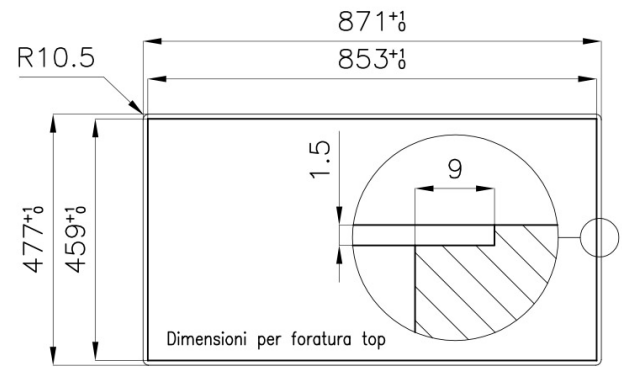

Cut out drawing