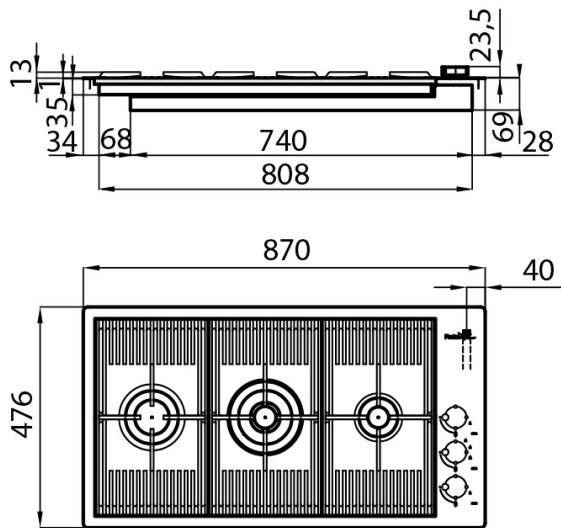

Dimensions