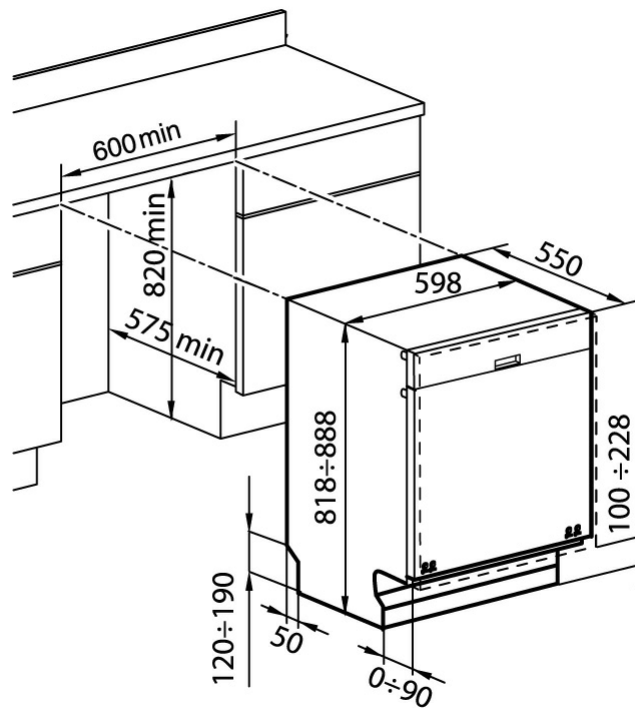

## Product Details

Energy class	A+
Washing Efficiency	A
Drying Efficiency	A
Place-settings	13
Noise rate	48 dB(A) sound power
Number of programs	10
Number of levels	2
Programming type	Electronic programming
Delayed Programming	1 - 24 h
Height adjustment	0-70 mm
Frontal Adjustment Of Rear Feet	yes
Energy consumption	1,01 Kwh/ciclo kwh/ciclo
Water consumption	12 Lt/ciclo
Door panel dimension limits	altezza 660-720 mm
Power Supply	220-240V - 50Hz

## Dimensions

06-08-2019 14:55:32