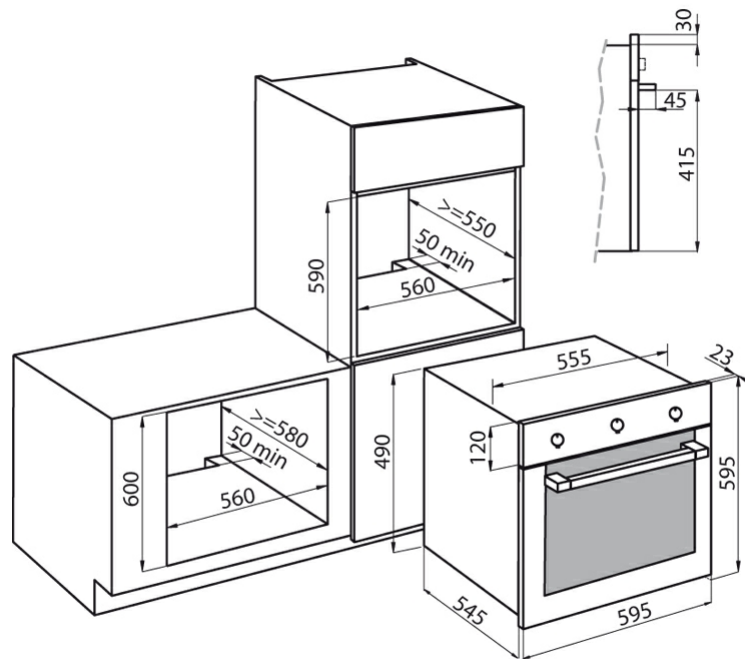

Ovens And Coordinate Product

KS

Multifunction oven 60x60 cm - 8 - 63 Lt

Code: 7120 054

Product Details

Oven type	Multifunction oven
Dimensions	60x60 cm
Volume	63 Lt
Door finishing	glass / Anti-touch, brushed stainless steel
Number of cooking programs	8
Command Type	Retractable push-push Knobs
Programming	Start/end of cooking electronic programming
Guides	One telescopic guide
Number of door glasses	Three-glazed door
Type of cooling	Tangential Fan
Cooking chamber finish	Easy Clean enamelling
Safety	Grill protection
Energy Class	A
Power Supply	220-240V 50-60Hz

Removable glass

Tangential fan

cooking programs

Dimensions

07-08-2019 04:56:47