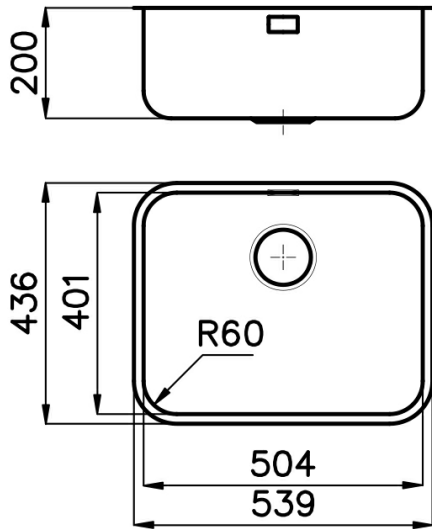

## Product Details

Materials/Finishes	Foster-brushed finish AISI 304 stainless steel
Cabinet	60 cm
Dimensions	539x436 mm
Edge/Installation Type	Undermount (ST)
Cut out	Vedi scheda tecnica
Number of bowls	1 bowl
Bowl dimension	504x401 mm
Waste fitting	3,5" waste
Mixer holes	No standard tap hole
Standard fittings	fixing brackets, gasket, waste fitting, overflow and siphon. Packing: single carton box.

## Features

Basket 3,5" waste fitting

Dimensions

Cut out drawing

Cut out size – Dimensioni per foratura top

Optional accessories

glass chopping board  
8631 300

hdpe chopping board  
8657 001