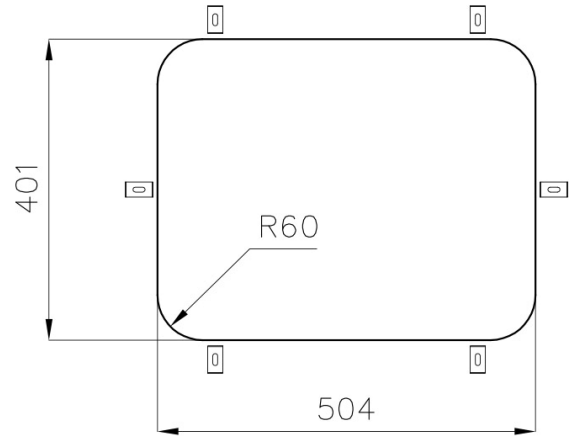

## Product Details

Materials/Finishes	Foster-brushed finish AISI 304 stainless steel
Cabinet	60 cm
Dimensions	539x436 mm
Edge/Installation Type	Undermount (ST)
Cut out	Vedi scheda tecnica
Number of bowls	1 bowl
Bowl dimension	504x401 mm
Waste fitting	3,5" waste
Mixer holes	No standard tap hole
Standard fittings	fixing brackets, gasket, waste fitting, overflow and siphon. Packing: single carton box.

## Features

Basket 3,5" waste fitting

Dimensions

Cut out drawing

Cut out size – Dimensioni per foratura top

Optional accessories

glass chopping board  
8631 300

hdpe chopping board  
8657 001

white bowl 8153 100

cestello inox 8612 000

white basket 8612 100

Optional automatic waste fittings

space push  
automatic waste  
fitting 8407 116

space milano  
automatic waste  
fitting 8407 115

space light automatic  
waste fitting 8407  
117