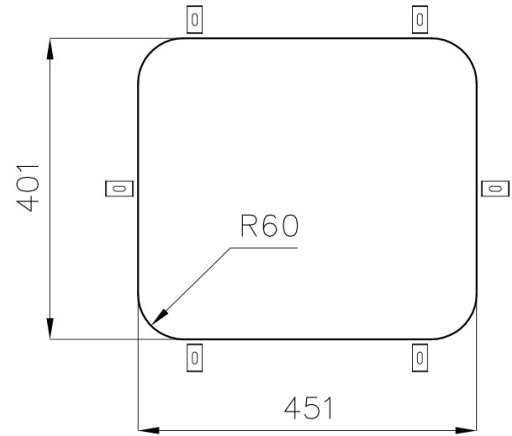

Sink

KS

Sink - 1 bowl - Undermount (ST)

Code: 1845 850

Product Details

Materials/Finishes	Foster-brushed finish AISI 304 stainless steel
Cabinet	60 cm
Dimensions	488x438 mm
Edge/Installation Type	Undermount (ST)
Cut out	Vedi scheda tecnica
Number of bowls	1 bowl
Bowl dimension	451x401 mm
Waste fitting	3,5" waste
Mixer holes	No standard tap hole
Standard fittings	fixing brackets, gasket, waste fitting, overflow and siphon. Packing: single carton box.

Features

Basket 3,5" waste fitting

Dimensions

Cut out drawing

Cut out size – Dimensioni per foratura top

Optional accessories

glass chopping board
8631 300

hdpe chopping board
8657 001

white bowl 8153 100

cestello inox 8612 000

white basket 8612 100

Optional automatic waste fittings

space push
automatic waste
fitting 8407 116

space milano
automatic waste
fitting 8407 115

space light automatic
waste fitting 8407
117