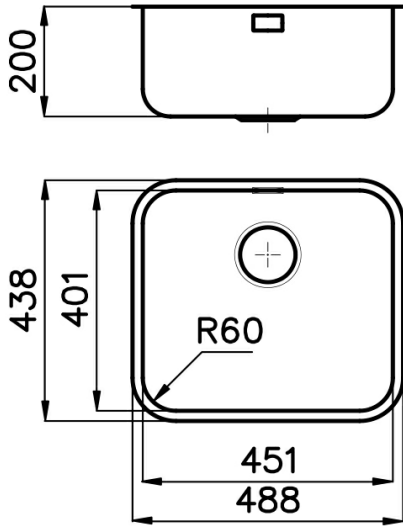

Sink

KS

Sink - 1 bowl - Undermount (ST)

Code: 1845 850

Product Details

Materials/Finishes	Foster-brushed finish AISI 304 stainless steel
Cabinet	60 cm
Dimensions	488x438 mm
Edge/Installation Type	Undermount (ST)
Cut out	Vedi scheda tecnica
Number of bowls	1 bowl
Bowl dimension	451x401 mm
Waste fitting	3,5" waste
Mixer holes	No standard tap hole
Standard fittings	fixing brackets, gasket, waste fitting, overflow and siphon. Packing: single carton box.

Features

Basket 3,5" waste fitting

Dimensions

Cut out drawing

Cut out size – Dimensioni per foratura top

Optional accessories

glass chopping board
8631 300

hdpe chopping board
8657 001