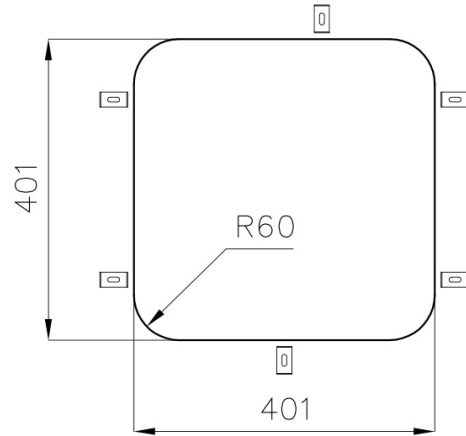

Sink

KS

Sink - 1 bowl - Undermount (ST)

Code: 1840 850

Product Details

Materials/Finishes	Foster-brushed finish AISI 304 stainless steel
Cabinet	45 cm
Dimensions	436x436 mm
Edge/Installation Type	Undermount (ST)
Cut out	Vedi scheda tecnica
Number of bowls	1 bowl
Bowl dimension	401x401 mm
Waste fitting	3,5" waste
Mixer holes	No standard tap hole
Standard fittings	fixing brackets, gasket, waste fitting, overflow and siphon. Packing: single carton box.

Features

Basket 3,5" waste fitting

Dimensions

Cut out drawing

Cut out size – Dimensioni per foratura top

Optional accessories

glass chopping board
8631 300

hpde chopping board
8657 001