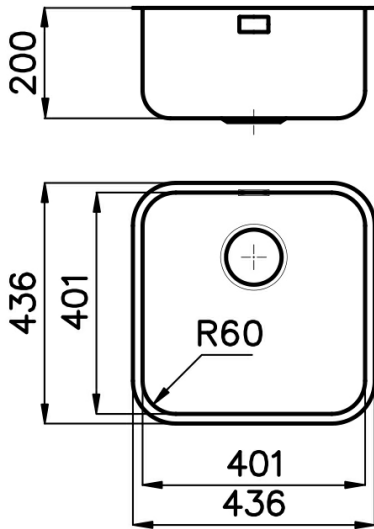

Sink

KS

Sink - 1 bowl - Undermount (ST)

Code: 1840 850

Product Details

Materials/Finishes	Foster-brushed finish AISI 304 stainless steel
Cabinet	45 cm
Dimensions	436x436 mm
Edge/Installation Type	Undermount (ST)
Cut out	Vedi scheda tecnica
Number of bowls	1 bowl
Bowl dimension	401x401 mm
Waste fitting	3,5" waste
Mixer holes	No standard tap hole
Standard fittings	fixing brackets, gasket, waste fitting, overflow and siphon. Packing: single carton box.

Features

Basket 3,5" waste fitting

Dimensions

Cut out drawing

Cut out size – Dimensioni per foratura top

Optional accessories

glass chopping board
8631 300

hpde chopping board
8657 001