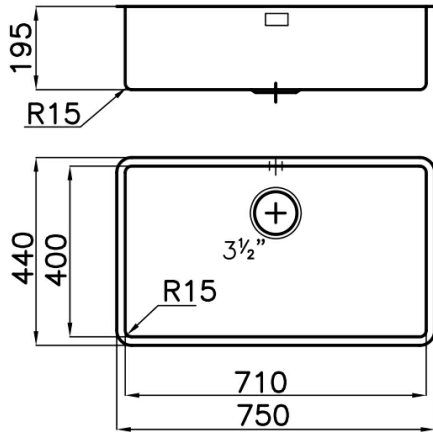

Sink

KE

Sink - 1 bowl - Undermount (ST)

Code: 2157 850

Product Details

Materials/Finishes	Foster-brushed finish AISI 304 stainless steel
Cabinet	80 cm
Dimensions	750x440 mm
Edge/Installation Type	Undermount (ST)
Cut out	Vedi scheda tecnica
Number of bowls	1 bowl
Bowl dimension	710x400 mm
Waste fitting	3,5" waste
Mixer holes	No standard tap hole
Standard fittings	fixing brackets, gasket, waste fitting, overflow and siphon. Packing: single carton box.

Features

High thickness

Basket 3,5" waste fitting

Perimetral overflow

Small radius

Dimensions

Cut out drawing

Optional accessories