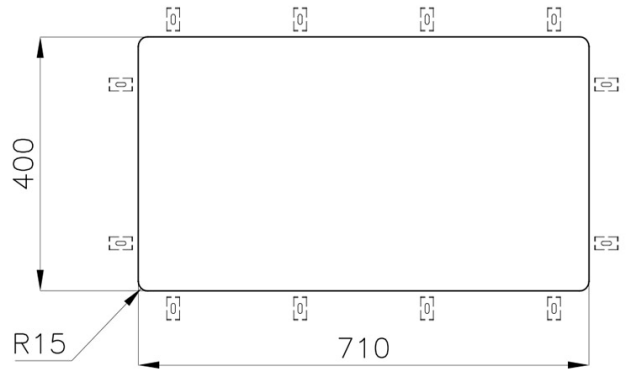

Sink

KE

Sink - 1 bowl - Undermount (ST)

Code: 2157 850

Product Details

Materials/Finishes	Foster-brushed finish AISI 304 stainless steel
Cabinet	80 cm
Dimensions	750x440 mm
Edge/Installation Type	Undermount (ST)
Cut out	Vedi scheda tecnica
Number of bowls	1 bowl
Bowl dimension	710x400 mm
Waste fitting	3,5" waste
Mixer holes	No standard tap hole
Standard fittings	fixing brackets, gasket, waste fitting, overflow and siphon. Packing: single carton box.

Features

High thickness

Basket 3,5" waste fitting

Perimetral overflow

Small radius

Dimensions

Cut out drawing

Optional accessories