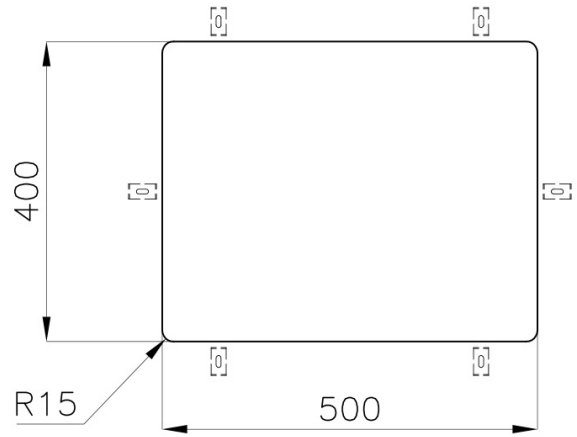

Sink

KE

Sink - 1 bowl - Undermount (ST)

Code: 2155 850

Product Details

Materials/Finishes	Foster-brushed finish AISI 304 stainless steel
Cabinet	60 cm
Dimensions	540x440 mm
Edge/Installation Type	Undermount (ST)
Cut out	Vedi scheda tecnica
Number of bowls	1 bowl
Bowl dimension	500x400 mm
Waste fitting	3,5" waste
Mixer holes	No standard tap hole
Standard fittings	fixing brackets, gasket, waste fitting, overflow and siphon. Packing: single carton box.

Features

High thickness

Basket 3,5" waste fitting

Perimetral overflow

Small radius

Dimensions

Cut out drawing

Optional accessories