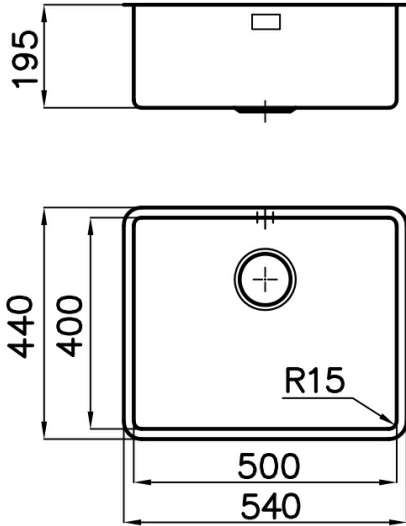

Sink

KE

Sink - 1 bowl - Undermount (ST)

Code: 2155 850

Product Details

Materials/Finishes	Foster-brushed finish AISI 304 stainless steel
Cabinet	60 cm
Dimensions	540x440 mm
Edge/Installation Type	Undermount (ST)
Cut out	Vedi scheda tecnica
Number of bowls	1 bowl
Bowl dimension	500x400 mm
Waste fitting	3,5" waste
Mixer holes	No standard tap hole
Standard fittings	fixing brackets, gasket, waste fitting, overflow and siphon. Packing: single carton box.

Features

High thickness

Basket 3,5" waste fitting

Perimetral overflow

Small radius

Dimensions

Cut out drawing

Optional accessories