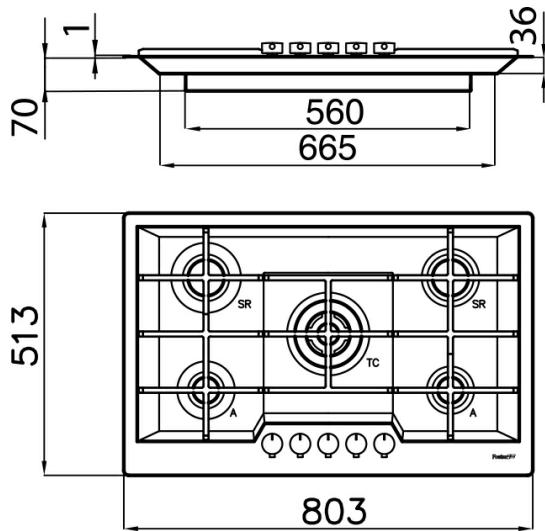

Gas Hob

KE

Gas Hob 80 cm - Five burners - FILOTOP Edge - for flush-mount (FT) or over-mount (FTS) installation

Code: 7601 932

Product Details

Materials/finishes	Gold PVD- finish AISI 304 stainless steel
Edge/installation type	FILOTOP Edge - for flush-mount (FT) or over-mount (FTS) installation
Cooking elements	Five burners
Grids	Cast iron grids and enamelled burner covers
Ignition	Under-knob electric ignition
Safety	Safety valves with ultra-rapid thermocouples
Dimension	803x513 mm
Cut out	Vedi scheda tecnica
Total power	9.500 W
- Triple Crown	3.800 W
- Semirapid	2x1.750 W
- Auxiliary	2x1.100 W
Gas type	Tested for installation with natural gas, LPG nozzle set included
Power Supply	220-240 V; 50.60 Hz

Features

Dimensions

Cut out drawing

Optional accessories

cast iron wok support 9601 727

07-08-2019 14:13:01