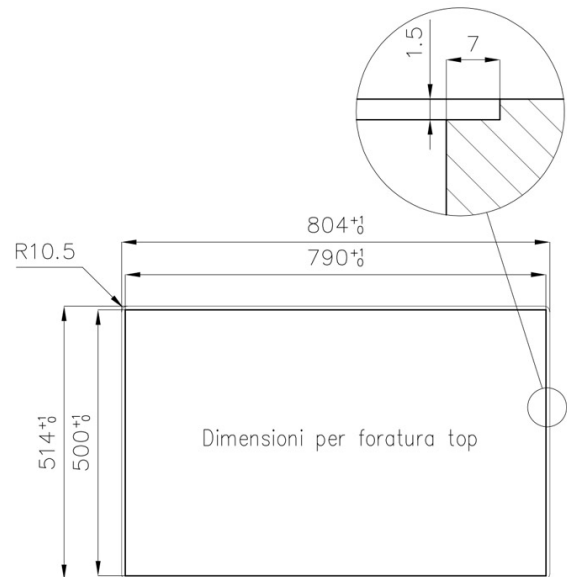

Gas Hob

KE

Gas Hob 80 cm - Five burners - FILOTOP Edge - for flush-mount (FT) or over-mount (FTS) installation

Code: 7601 932

Product Details

Materials/finishes	Gold PVD- finish AISI 304 stainless steel
Edge/installation type	FILOTOP Edge - for flush-mount (FT) or over-mount (FTS) installation
Cooking elements	Five burners
Grids	Cast iron grids and enamelled burner covers
Ignition	Under-knob electric ignition
Safety	Safety valves with ultra-rapid thermocouples
Dimension	803x513 mm
Cut out	Vedi scheda tecnica
Total power	9.500 W
- Triple Crown	3.800 W
- Semirapid	2x1.750 W
- Auxiliary	2x1.100 W
Gas type	Tested for installation with natural gas, LPG nozzle set included
Power Supply	220-240 V; 50.60 Hz

Features

Dimensions

Cut out drawing

Optional accessories

cast iron wok support 9601 727

07-08-2019 14:13:01