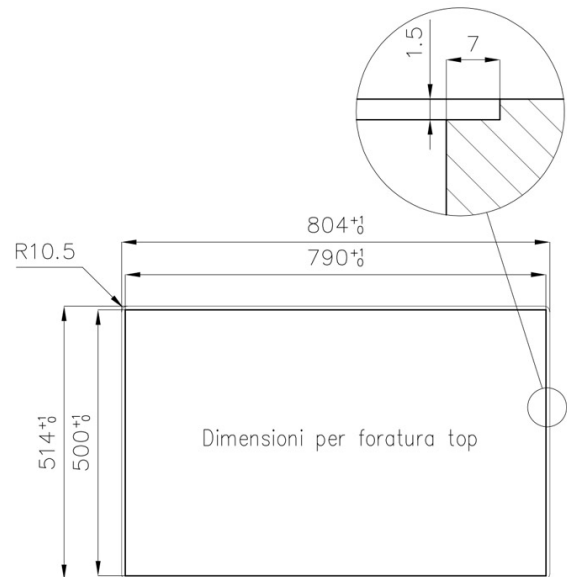

Gas Hob

KE

Gas Hob 80 cm - Five burners - FILOTOP Edge - for flush-mount (FT) or over-mount (FTS) installation

Code: 7601 866

Product Details

Materials/finishes	Copper PVD- finish AISI 304 stainless steel
Edge/installation type	FILOTOP Edge - for flush-mount (FT) or over-mount (FTS) installation
Cooking elements	Five burners
Grids	Cast iron grids, Gun Metal finish burners and enamelled burner covers
Ignition	Under-knob electric ignition
Safety	Safety valves with ultra-rapid thermocouples
Dimension	803x513 mm
Cut out	Vedi scheda tecnica
Total power	9.500 W
- Triple Crown	3.800 W
- Semirapid	2x1.750 W
- Auxiliary	2x1.100 W
Gas type	Tested for installation with natural gas, LPG nozzle set included
Power Supply	220-240 V; 50.60 Hz

Features

Dimensions

Cut out drawing

Optional accessories

cast iron wok support 9601 727

05-08-2019 17:14:01