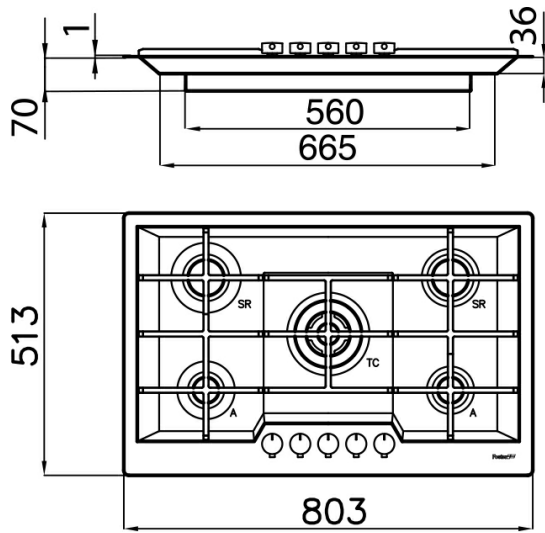

Gas Hob

KE

Gas Hob 80 cm - Five burners - FILOTOP Edge - for flush-mount (FT) or over-mount (FTS) installation

Code: 7601 866

Product Details

Materials/finishes	Copper PVD- finish AISI 304 stainless steel
Edge/installation type	FILOTOP Edge - for flush-mount (FT) or over-mount (FTS) installation
Cooking elements	Five burners
Grids	Cast iron grids, Gun Metal finish burners and enamelled burner covers
Ignition	Under-knob electric ignition
Safety	Safety valves with ultra-rapid thermocouples
Dimension	803x513 mm
Cut out	Vedi scheda tecnica
Total power	9.500 W
- Triple Crown	3.800 W
- Semirapid	2x1.750 W
- Auxiliary	2x1.100 W
Gas type	Tested for installation with natural gas, LPG nozzle set included
Power Supply	220-240 V; 50.60 Hz

Features

Dimensions

Cut out drawing

Optional accessories

cast iron wok support 9601 727

05-08-2019 17:14:01