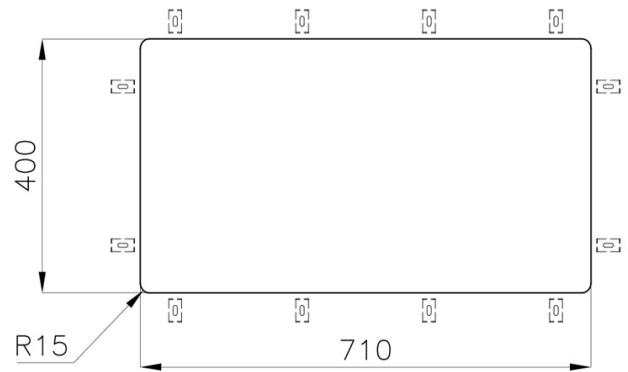

## Product Details

Materials/Finishes	Copper PVD- finish AISI 304 stainless steel
Cabinet	80 cm
Dimensions	750x440 mm
Edge/Installation Type	Undermount (ST)
Cut out	Vedi scheda tecnica
Number of bowls	1 bowl
Bowl dimension	710x400 mm
Waste fitting	3,5" waste
Mixer holes	No standard tap hole
Standard fittings	fixing brackets, gasket, waste fitting, overflow and siphon. Packing: single carton box.

## Features

High thickness

Basket 3,5" waste fitting

Perimetral overflow

Small radius

Dimensions

Cut out drawing

Optional accessories