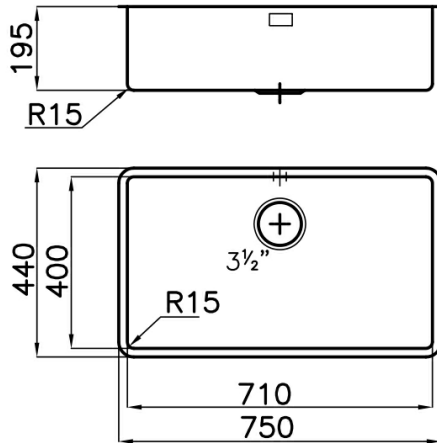

## Product Details

Materials/Finishes	Copper PVD- finish AISI 304 stainless steel
Cabinet	80 cm
Dimensions	750x440 mm
Edge/Installation Type	Undermount (ST)
Cut out	Vedi scheda tecnica
Number of bowls	1 bowl
Bowl dimension	710x400 mm
Waste fitting	3,5" waste
Mixer holes	No standard tap hole
Standard fittings	fixing brackets, gasket, waste fitting, overflow and siphon. Packing: single carton box.

## Features

High thickness

Basket 3,5" waste fitting

Perimetral overflow

Small radius

Dimensions

Cut out drawing

Optional accessories