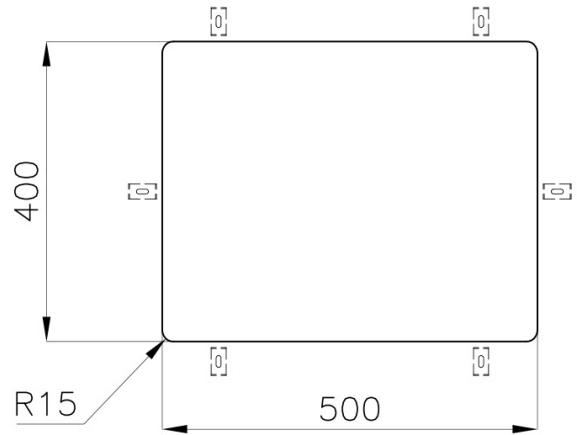

Sink

KE

Sink - 1 bowl - Undermount (ST)

Code: 2155 858

Product Details

Materials/Finishes	Copper PVD- finish AISI 304 stainless steel
Cabinet	60 cm
Dimensions	540x440 mm
Edge/Installation Type	Undermount (ST)
Cut out	Vedi scheda tecnica
Number of bowls	1 bowl
Bowl dimension	500x400 mm
Waste fitting	3,5" waste
Mixer holes	No standard tap hole
Standard fittings	fixing brackets, gasket, waste fitting, overflow and siphon. Packing: single carton box.

Features

Copper

High thickness

Small radius

Perimetral overflow

Basket 3,5" waste fitting

Dimensions

Cut out drawing