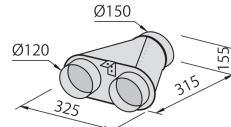

collector for 2 pipes
2523 000