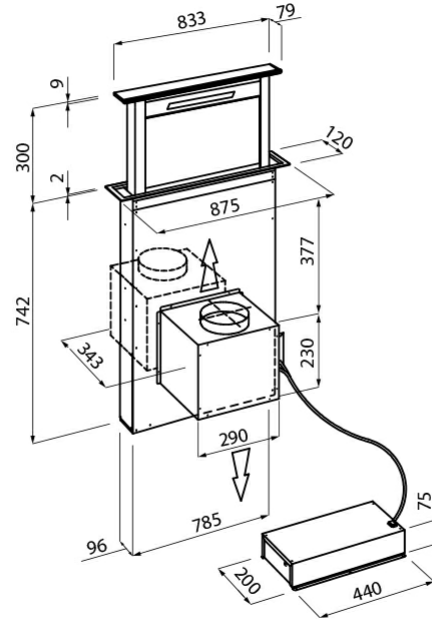

Hood

Ghost

Ghost 90 Filotop Table-top hood

Code: 2451 090

Product Details

Hood type	Table-top hood
Operating mode	Suction hood (filtering mode with optional carbon filters)
Command type	Touch Control
Materials/finishes	Satin finish AISI 304 stainless steel - black glass
Grease filters	2 filtri antigrasso in alluminio anodizzato
Speeds	Four speeds
Lighting	Illuminazione LED Strip (5W - 4.200 kelvin)
Cut-out dimension	842x100 mm
Air flow rate	760 mc/h
Air exhaust hole	ø 120/150 mm
Motor power	275 W
Energy class	A
Notes	Il motore può essere posizionato frontalmente, sul retro della cappa e in modalità remota con l'apposito kit opzionale.

Features

Auto delayed shutdown

Led lighting

Filter cleaning notice

Dimensions

Optional accessories

carbon filters kit 9700
460

remote engine
installation kit 9700
459