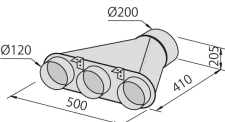

Features

Auto delayed shutdown

Led lighting

Filter cleaning notice

Dimensions

Optional accessories

collector for 4 pipes
2525 000

collector for 3 pipes
2524 000