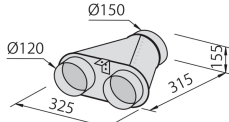

Features

Auto delayed shutdown

Led lighting

Filter cleaning notice

Dimensions

Optional accessories

collector for 4 pipes
2525 000

collector for 3 pipes
2524 000