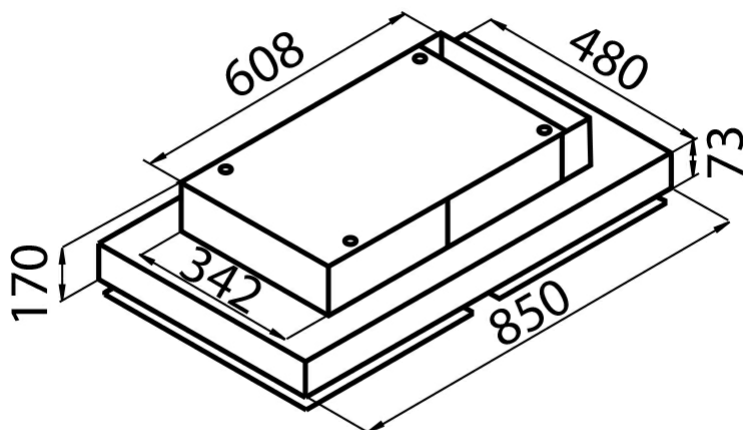

Features

Remote control

Led lighting

Dimensions

Optional accessories

carbon filter 9700 527

07-08-2019 03:10:38