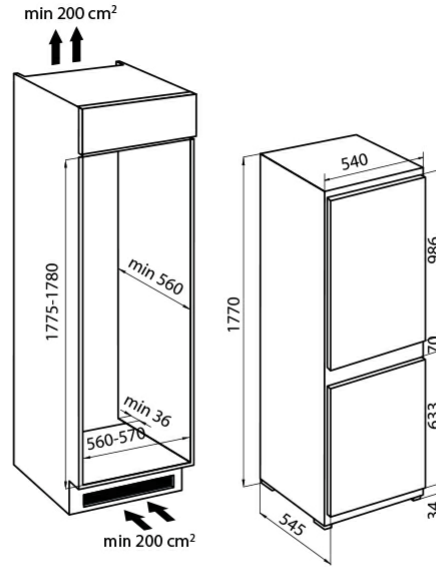

Dimensions

07-08-2019 14:56:31