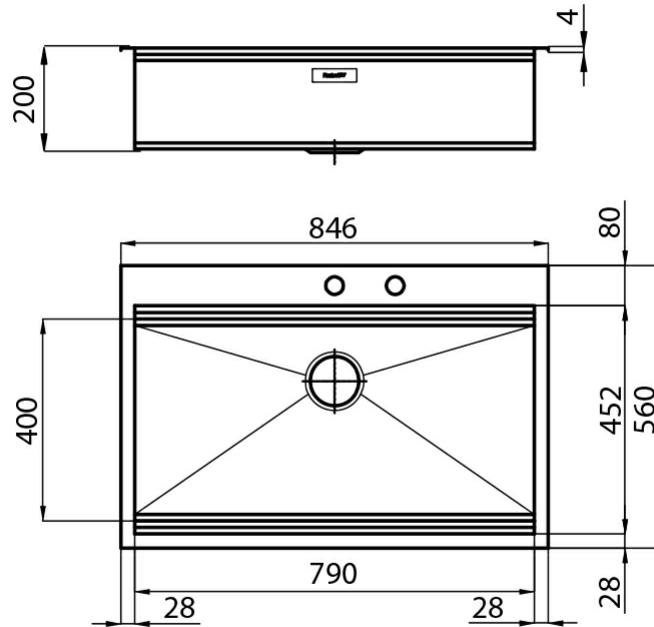

Sink

Foster Milano

Sink - 1 bowl - Q4 Edge - for standard built-in installation

Code: 1025 050

Product Details

Materials/Finishes	Foster-brushed finish AISI 304 stainless steel
Cabinet	90 cm
Dimensions	846x560 mm
Edge/Installation Type	Q4 Edge - for standard built-in installation
Cut out	826x540 mm
Number of bowls	1 bowl
Bowl dimension	790x400 mm
Waste fitting	automatic waste SPACE MILANO - 3,5"
Mixer holes	Two standard holes
Standard fittings	fixing brackets, gasket, waste fitting, overflow and siphon. Packing: single carton box.

Features

High thickness

Diamond-shape bottom

Space waste fitting

Automatic waste fitting

Save space system

Perimetral overflow

Small radius

Triple recess - sliding accessories

Dimensions

Optional accessories

stainless steel plate
rack 8100 303

black grid 8100 600

graters kit with ring-
holder and food
collection tray 8159
101

glass chopping board
8633 300