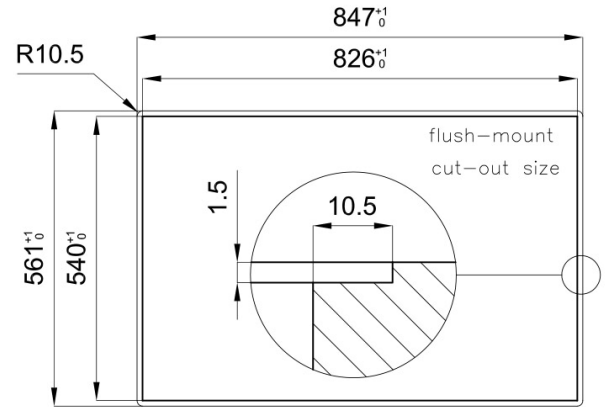

Sink

Foster Milano

Sink - 1 bowl - FILOTOP Edge - for flush-mount (FT) or over-mount (FTS) installation

Code: 1024 050

Product Details

Materials/Finishes	Foster-brushed finish AISI 304 stainless steel
Cabinet	90 cm
Dimensions	846x560 mm
Edge/Installation Type	FILOTOP Edge - for flush-mount (FT) or over-mount (FTS) installation
Cut out	Vedi scheda tecnica
Number of bowls	1 bowl
Bowl dimension	790x400 mm
Waste fitting	automatic waste SPACE MILANO - 3,5"
Mixer holes	Two standard holes
Standard fittings	fixing brackets, gasket, waste fitting, overflow and siphon. Packing: single carton box.

Features

High thickness

Diamond-shape bottom

Space waste fitting

Automatic waste fitting

Save space system

Perimetral overflow

Small radius

Triple recess - sliding accessories

56 cm deep

Double mixer hole

Dimensions

Cut out drawing

Optional accessories

stainless steel plate rack 8100 303

black grid 8100 600