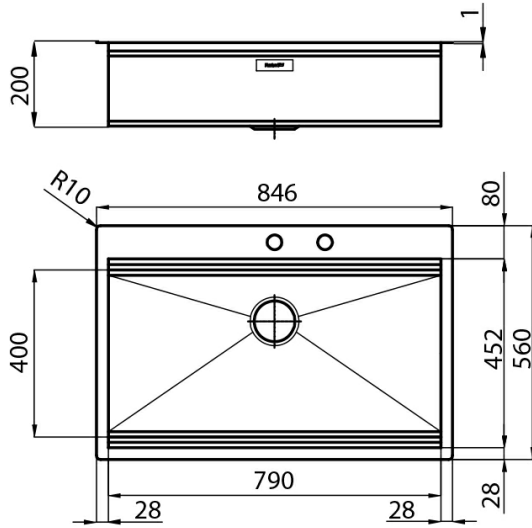

Sink

Foster Milano

Sink - 1 bowl - FILOTOP Edge - for flush-mount (FT) or over-mount (FTS) installation

Code: 1024 050

Product Details

Materials/Finishes	Foster-brushed finish AISI 304 stainless steel
Cabinet	90 cm
Dimensions	846x560 mm
Edge/Installation Type	FILOTOP Edge - for flush-mount (FT) or over-mount (FTS) installation
Cut out	Vedi scheda tecnica
Number of bowls	1 bowl
Bowl dimension	790x400 mm
Waste fitting	automatic waste SPACE MILANO - 3,5"
Mixer holes	Two standard holes
Standard fittings	fixing brackets, gasket, waste fitting, overflow and siphon. Packing: single carton box.

Triple recess - sliding accessories

56 cm deep

Double mixer hole

Dimensions

Cut out drawing

Optional accessories

stainless steel plate rack 8100 303

black grid 8100 600