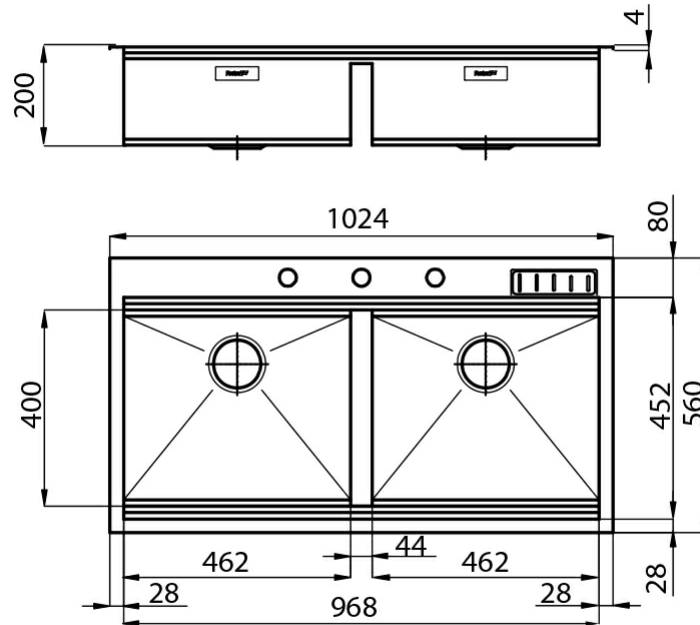

## Product Details

Materials/Finishes	Foster-brushed finish AISI 304 stainless steel
Cabinet	120 cm
Dimensions	1024x560 mm
Edge/Installation Type	Q4 Edge - for standard built-in installation
Cut out	1004x540 mm
Number of bowls	2 bowls
Bowl dimension	462X400 mm mm
Waste fitting	Double automatic waste SPACE MILANO - 3,5"
Mixer holes	Three standard holes
Standard fittings	fixing brackets, gasket, waste fitting, overflow and siphon. Packing: single carton box.
Knives holder equipments	Knives holder

## Dimensions