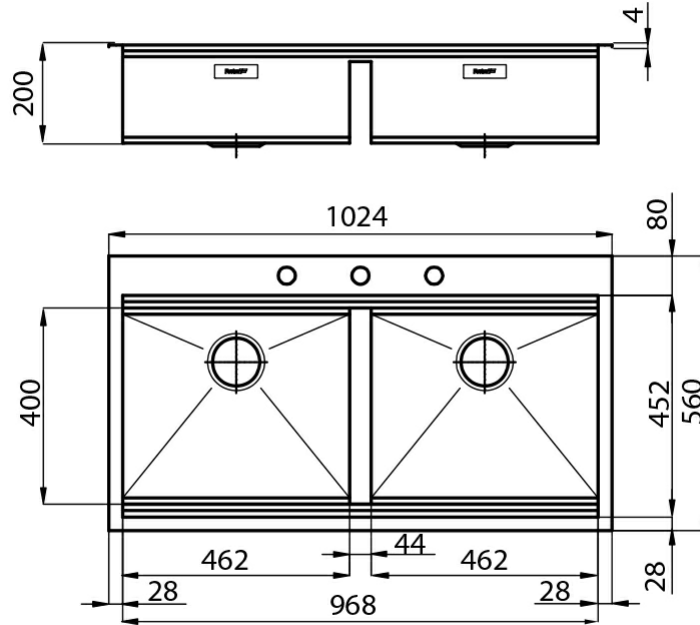

Dimensions

Optional accessories

05-08-2019 17:12:48