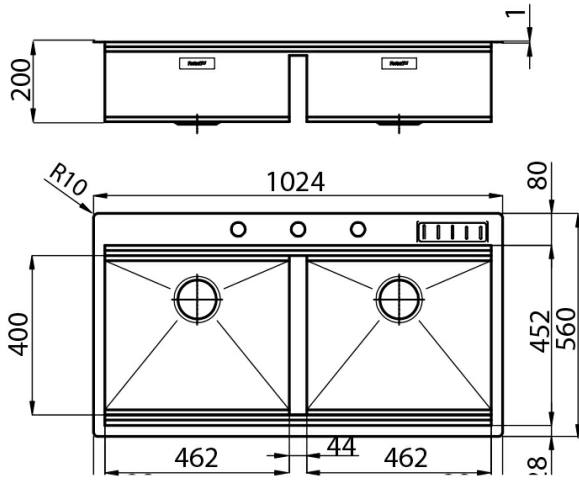

## Product Details

Materials/Finishes	Foster-brushed finish AISI 304 stainless steel
Cabinet	120 cm
Dimensions	1024x560 mm
Edge/Installation Type	FILOTOP Edge - for flush-mount (FT) or over-mount (FTS) installation
Cut out	Vedi scheda tecnica
Number of bowls	2 bowls
Bowl dimension	462X400 mm mm
Waste fitting	Double automatic waste SPACE MILANO - 3,5"
Mixer holes	Three standard holes
Standard fittings	fixing brackets, gasket, waste fitting, overflow and siphon. Packing: single carton box.
Knives holder equipments	Knives holder

Squared bowls - 0/9 radius

56 cm deep

Double mixer hole

Dimensions

Cut out drawing

Optional accessories

05-08-2019 17:12:20