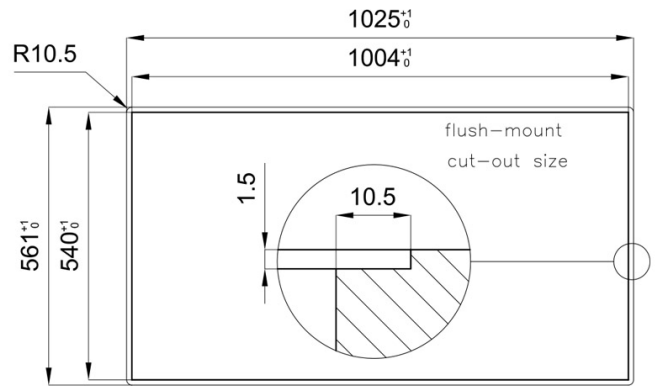

## Product Details

Materials/Finishes	Foster-brushed finish AISI 304 stainless steel
Cabinet	120 cm
Dimensions	1024x560 mm
Edge/Installation Type	FILOTOP Edge - for flush-mount (FT) or over-mount (FTS) installation
Cut out	Vedi scheda tecnica
Number of bowls	2 bowls
Bowl dimension	462X400 mm mm
Waste fitting	Double automatic waste SPACE MILANO - 3,5"
Mixer holes	Three standard holes
Standard fittings	fixing brackets, gasket, waste fitting, overflow and siphon. Packing: single carton box.
Knives holder equipments	Knives holder

## Features

Triple recess - sliding accessories

High thickness

Diamond-shape bottom

Space waste fitting

Automatic waste fitting

Save space system

Perimetral overflow

Squared bowls - 0/9 radius

56 cm deep

Double mixer hole

Dimensions

Cut out drawing

Optional accessories

05-08-2019 17:12:20