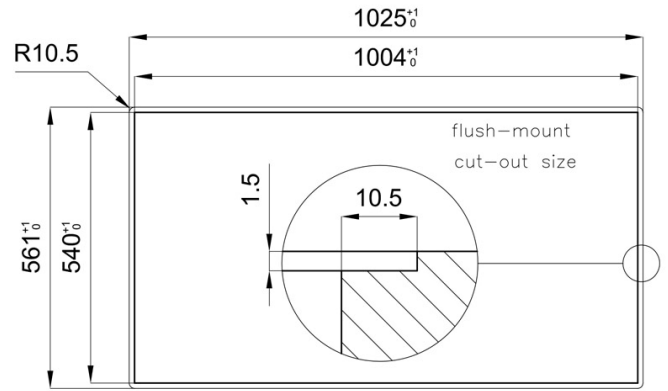

## Product Details

Materials/Finishes	Foster-brushed finish AISI 304 stainless steel
Cabinet	120 cm
Dimensions	1024x560 mm
Edge/Installation Type	FILOTOP Edge - for flush-mount (FT) or over-mount (FTS) installation
Number of bowls	1 bowl
Bowl dimension	968x400 mm mm
Waste fitting	automatic waste SPACE MILANO - 3,5"
Mixer holes	Two standard holes
Standard fittings	fixing brackets, gasket, waste fitting, overflow and siphon. Packing: single carton box.
Knives holder equipments	Knives holder

## Features

Triple recess - sliding accessories

High thickness

Diamond-shape bottom

Space waste fitting

Automatic waste fitting

Save space system

Perimetral overflow

Squared bowls - 0/9 radius

56 cm deep

Double mixer hole

Dimensions

Cut out drawing

Optional accessories

stainless steel plate rack 8100 303

black grid 8100 600