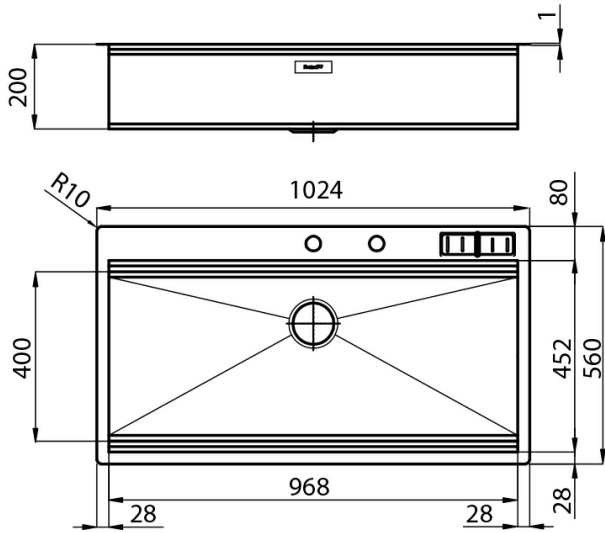

## Product Details

Materials/Finishes	Foster-brushed finish AISI 304 stainless steel
Cabinet	120 cm
Dimensions	1024x560 mm
Edge/Installation Type	FILOTOP Edge - for flush-mount (FT) or over-mount (FTS) installation
Number of bowls	1 bowl
Bowl dimension	968x400 mm mm
Waste fitting	automatic waste SPACE MILANO - 3,5"
Mixer holes	Two standard holes
Standard fittings	fixing brackets, gasket, waste fitting, overflow and siphon. Packing: single carton box.
Knives holder equipments	Knives holder

Squared bowls - 0/9 radius

56 cm deep

Double mixer hole

Dimensions

Cut out drawing

Optional accessories

stainless steel plate rack 8100 303

black grid 8100 600