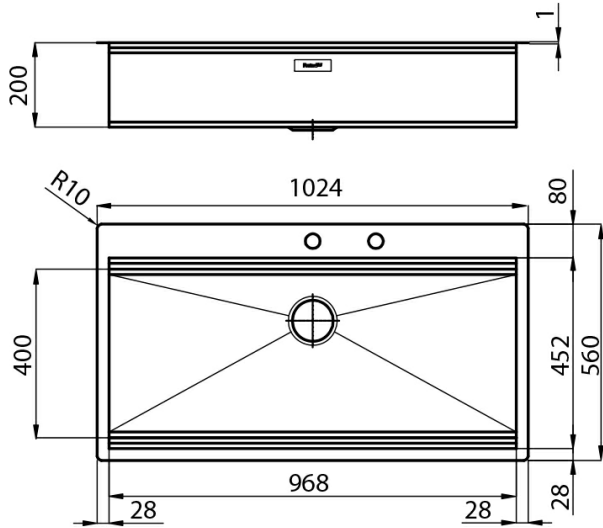

Sink

Foster Milano

Sink - 1 bowl - FILOTOP Edge - for flush-mount (FT) or over-mount (FTS) installation

Code: 1017 050

Product Details

Materials/Finishes	Foster-brushed finish AISI 304 stainless steel
Cabinet	120 cm
Dimensions	1024x560 mm
Edge/Installation Type	FILOTOP Edge - for flush-mount (FT) or over-mount (FTS) installation
Cut out	560x480 mm
Number of bowls	1 bowl
Bowl dimension	968x400 mm mm
Waste fitting	automatic waste SPACE MILANO - 3,5"
Mixer holes	Two standard holes
Standard fittings	fixing brackets, gasket, waste fitting, overflow and siphon. Packing: single carton box.

Features

Triple recess - sliding accessories

High thickness

Diamond-shape bottom

Space waste fitting

Automatic waste fitting

Save space system

Perimetral overflow

Squared bowls - 0/9 radius

56 cm deep

Double mixer hole

Dimensions

Cut out drawing

Optional accessories

stainless steel plate rack 8100 303

black grid 8100 600