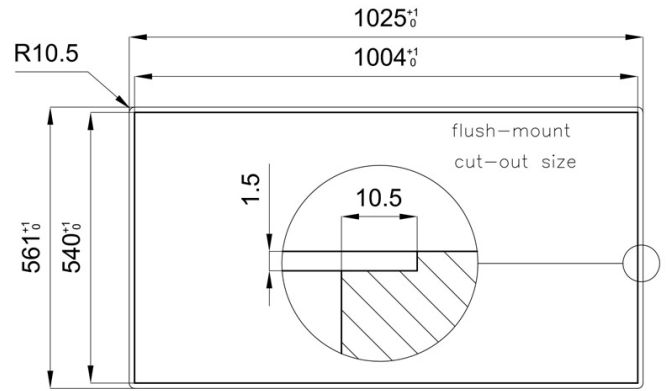

Sink

Foster Milano

Sink - 1 bowl - FILOTOP Edge - for flush-mount (FT) or over-mount (FTS) installation

Code: 1017 050

Product Details

Materials/Finishes	Foster-brushed finish AISI 304 stainless steel
Cabinet	120 cm
Dimensions	1024x560 mm
Edge/Installation Type	FILOTOP Edge - for flush-mount (FT) or over-mount (FTS) installation
Cut out	560x480 mm
Number of bowls	1 bowl
Bowl dimension	968x400 mm mm
Waste fitting	automatic waste SPACE MILANO - 3,5"
Mixer holes	Two standard holes
Standard fittings	fixing brackets, gasket, waste fitting, overflow and siphon. Packing: single carton box.

Features

Triple recess - sliding accessories

High thickness

Diamond-shape bottom

Space waste fitting

Automatic waste fitting

Save space system

Perimetral overflow

Squared bowls - 0/9 radius

56 cm deep

Double mixer hole

Dimensions

Cut out drawing

Optional accessories

stainless steel plate rack 8100 303

black grid 8100 600