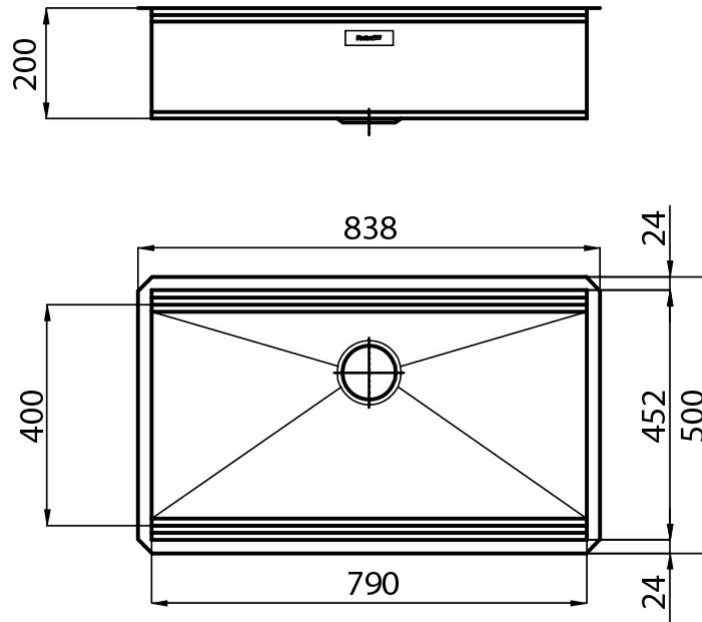

## Product Details

Materials/Finishes	Foster-brushed finish AISI 304 stainless steel
Cabinet	90 cm
Dimensions	838x500 mm
Edge/Installation Type	Undermount (ST)
Cut out	790x452 mm
Number of bowls	1 bowl
Bowl dimension	790x400 mm
Waste fitting	3,5" waste
Mixer holes	No standard tap hole
Standard fittings	fixing brackets, gasket, waste fitting, overflow and siphon. Packing: single carton box.

## Features

High thickness

Diamond-shape bottom

Space waste fitting

Triple recess - sliding accessories

Save space system

Perimetral overflow

Small radius

### Dimensions