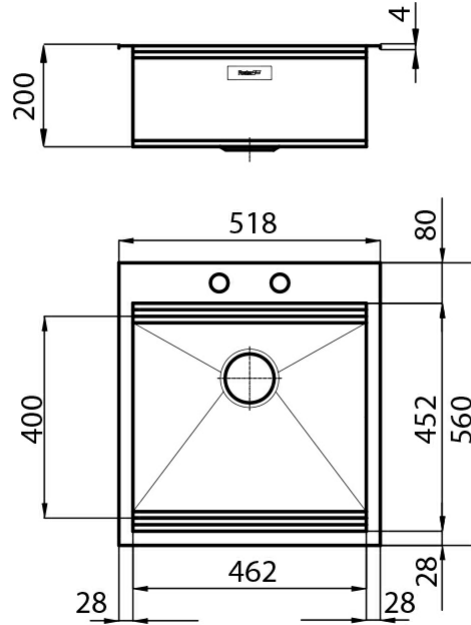

## Product Details

Materials/Finishes	Foster-brushed finish AISI 304 stainless steel
Cabinet	60 cm
Dimensions	518x560 mm
Edge/Installation Type	Q4 Edge - for standard built-in installation
Cut out	560x480 mm
Number of bowls	1 bowl
Bowl dimension	462x400 mm
Waste fitting	automatic waste SPACE MILANO - 3,5"
Mixer holes	Two standard holes
Standard fittings	fixing brackets, gasket, waste fitting, overflow and siphon. Packing: single carton box.

Squared bowls - 0/9 radius

56 cm deep

Double mixer hole

### Dimensions