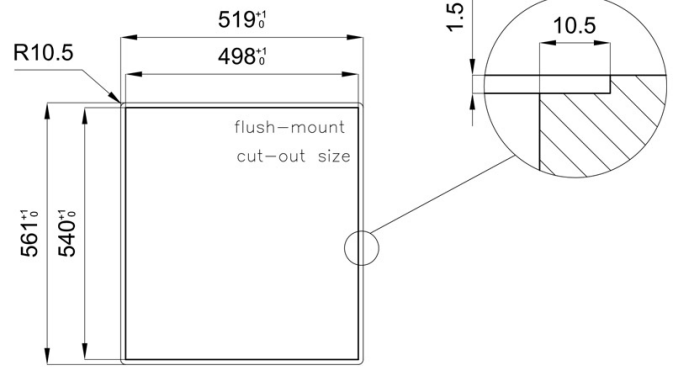

Sink

Foster Milano

Sink - 1 bowl - FILOTOP Edge - for flush-mount (FT) or over-mount (FTS) installation

Code: 1011 050

Product Details

Materials/Finishes	Foster-brushed finish AISI 304 stainless steel
Cabinet	60 cm
Dimensions	518x560 mm
Edge/Installation Type	FILOTOP Edge - for flush-mount (FT) or over-mount (FTS) installation
Cut out	Vedi scheda tecnica
Number of bowls	1 bowl
Bowl dimension	462x400 mm
Waste fitting	automatic waste SPACE MILANO - 3,5"
Mixer holes	Two standard holes
Standard fittings	fixing brackets, gasket, waste fitting, overflow and siphon. Packing: single carton box.

Features

High thickness

Triple recess - sliding accessories

Diamond-shape bottom

Space waste fitting

Automatic waste fitting

Save space system

Perimetral overflow

Squared bowls - 0/9 radius

56 cm deep

Double mixer hole

Dimensions

Cut out drawing

Optional accessories

stainless steel plate rack 8100 303

black grid 8100 600