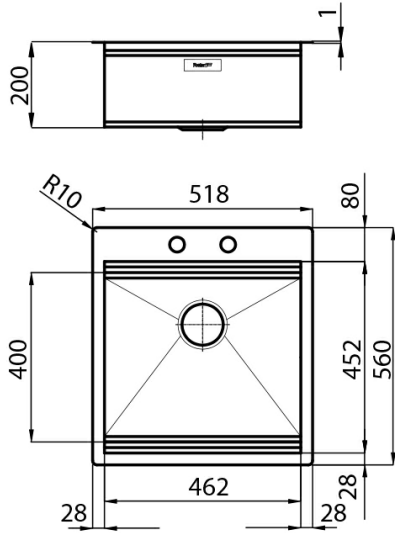

Sink

Foster Milano

Sink - 1 bowl - FILOTOP Edge - for flush-mount (FT) or over-mount (FTS) installation

Code: 1011 050

Product Details

Materials/Finishes	Foster-brushed finish AISI 304 stainless steel
Cabinet	60 cm
Dimensions	518x560 mm
Edge/Installation Type	FILOTOP Edge - for flush-mount (FT) or over-mount (FTS) installation
Cut out	Vedi scheda tecnica
Number of bowls	1 bowl
Bowl dimension	462x400 mm
Waste fitting	automatic waste SPACE MILANO - 3,5"
Mixer holes	Two standard holes
Standard fittings	fixing brackets, gasket, waste fitting, overflow and siphon. Packing: single carton box.

Squared bowls - 0/9 radius

56 cm deep

Double mixer hole

Dimensions

Cut out drawing

Optional accessories

stainless steel plate rack 8100 303

black grid 8100 600