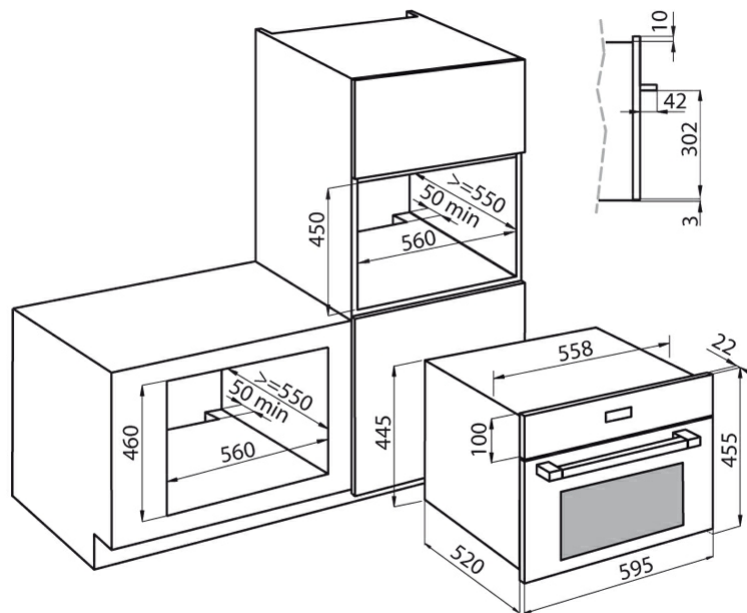

Ovens And Coordinate Product

FL

Combi-microwave oven 60x46 cm - 6 - 32 Lt

Code: 7104 120

Product Details

Oven type	Combi-microwave oven
Dimensions	60x46 cm
Volume	32 Lt
Door finishing	White glass
Number of cooking programs	6
Power absorbed by the microwave	1000 W (6 power settings) + Grill 1000 W
Command Type	Touch Control
Programming	Self Cooking electronic programming
Number of door glasses	Two-glazed door
Type of cooling	Tangential Fan
Cooking chamber finish	Easy Clean enamelling
Safety	Commands lock
Power Supply	220-240V 50-60Hz
Piatto girevole	ø 32 cm disattivabile
Timer	impostabile 0-90 min.

Microwave cooking

Microwave + fan

Grill

Microwave + grill

Double grill + fan

Dimensions

07-08-2019 08:33:00