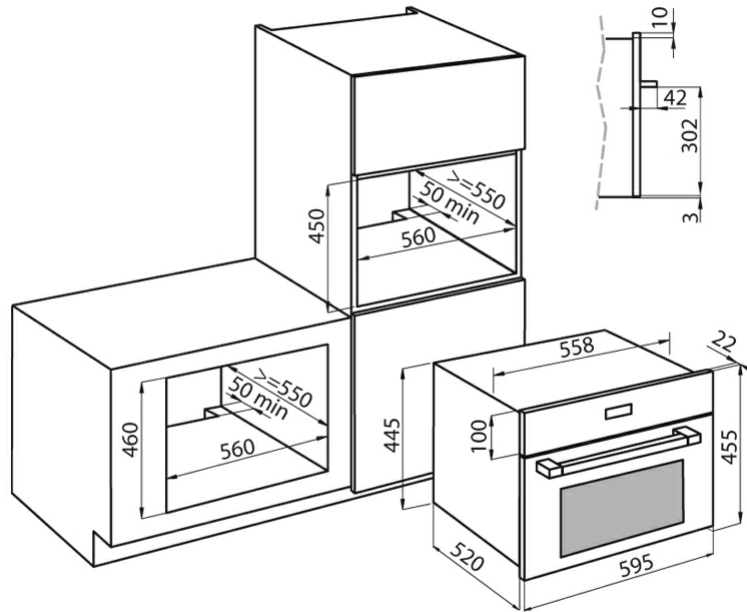

Ovens And Coordinate Product

**FL**

Steam oven 60x46 cm - 2 - 35 Lt

Code: 7103 180

## Product Details

Oven type	Steam oven
Dimensions	60x46 cm
Volume	35 Lt
Door finishing	White glass
Number of cooking programs	2
Command Type	Touch Control
Programming	Self Cooking electronic programming
Number of door glasses	Two-glazed door
Type of cooling	Tangential Fan
Safety	Door lock
Power Supply	220-240V 50-60Hz
Contentitore acqua	1,2 Litri
Tipologia funzionamento	Boiler esterno - immissione controllata vapore in camera di cottura 40-100 °C

## Dimensions

07-08-2019 14:54:05