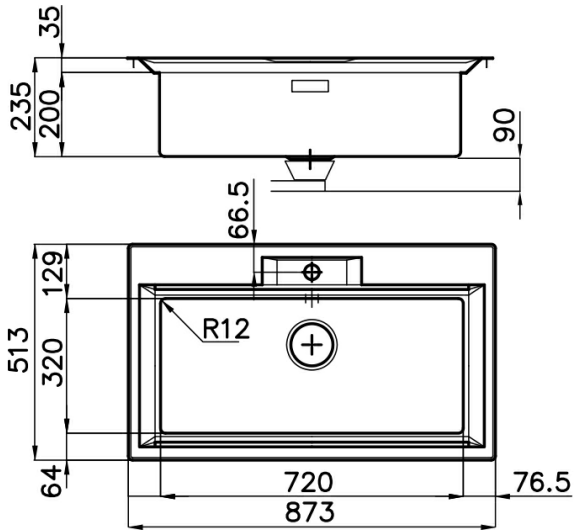

## Product Details

Materials/Finishes	Foster-brushed finish AISI 304 stainless steel
Cabinet	80 cm
Dimensions	873x513 mm
Edge/Installation Type	FILOTOP Edge - for flush-mount (FT) or over-mount (FTS) installation
Cut out	Vedi scheda tecnica
Number of bowls	1 bowl
Bowl dimension	720x320 mm
Waste fitting	3,5" SPACE waste
Mixer holes	One standard tap hole
Standard fittings	fixing brackets, gasket, waste fitting, overflow and siphon. Packing: single carton box.

## Features

High thickness

Deep bowls

Space waste fitting

Small radius

Save space system

Perimetral overflow

Dimensions