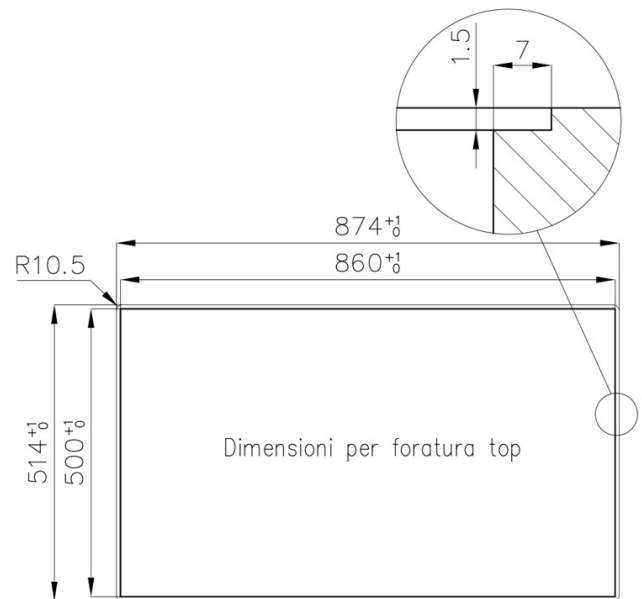

Cut out drawing