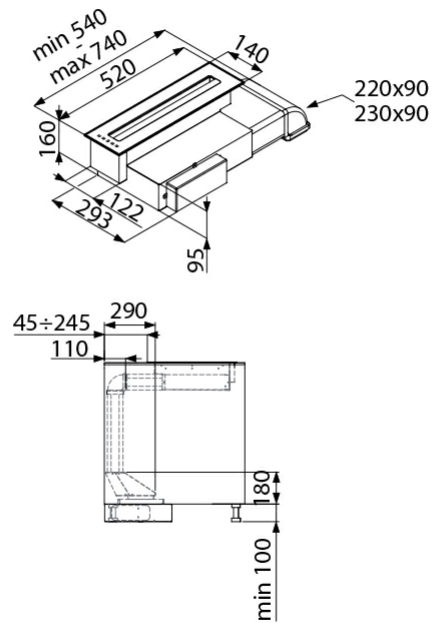

Dimensions