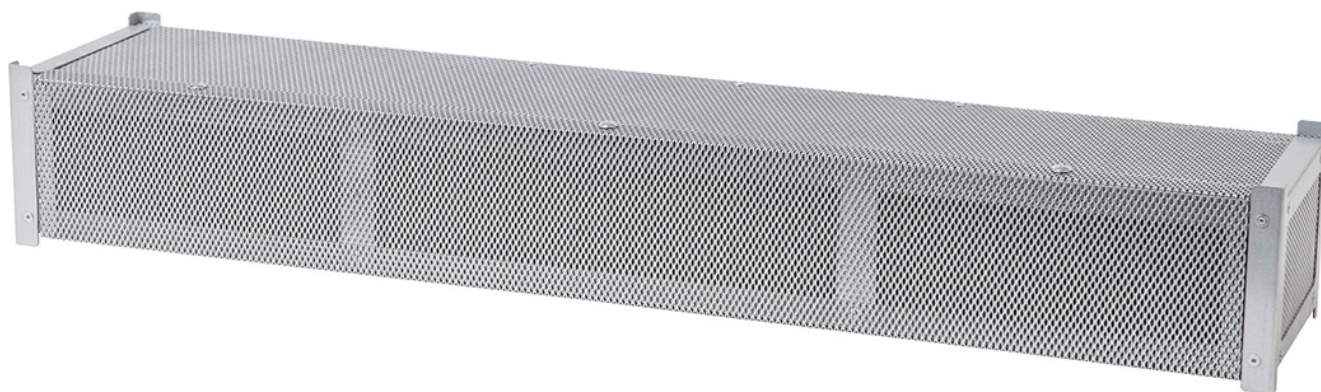

Hood

Domino

Domino Air Table-top hood

Code: 2455 000

Product Details

Hood type	Table-top hood
Operating mode	Suction hood (filtering mode with optional carbon filters)
Command type	Touch Control
Materials/finishes	Black Glass
Grease filters	1 Filtro antigrasso in acciaio inox
Speeds	Four speeds
Cut-out dimension	126x490 mm
Air flow rate	490 mc/h
Air exhaust hole	220x90 mm
Motor power	190 W
Energy class	B
Notes	ATTENZIONE: Non utilizzabile in abbinamento con piani cottura a gas.

Features

Auto delayed shutdown

Filter cleaning notice

Dimensions

Optional accessories

professional long life charcoal filter 9700 903

07-08-2019 14:52:09