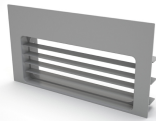

### Optional accessories

white tube -  
rectangular section  
9700 532

white connector -  
rectangular section  
9700 533

white horizontal 90°  
corner connector -  
rectangular section  
9700 534

white vertical 90°  
corner connector -  
rectangular section  
9700 535

horizontal 15° corner  
connector -  
rectangular section  
9700 536

rectangular/round  
adapter 9700 537

no-return valve 9700  
538

grid for plinth gray  
color 9700 539

professional long life  
charcoal filter 9700  
903