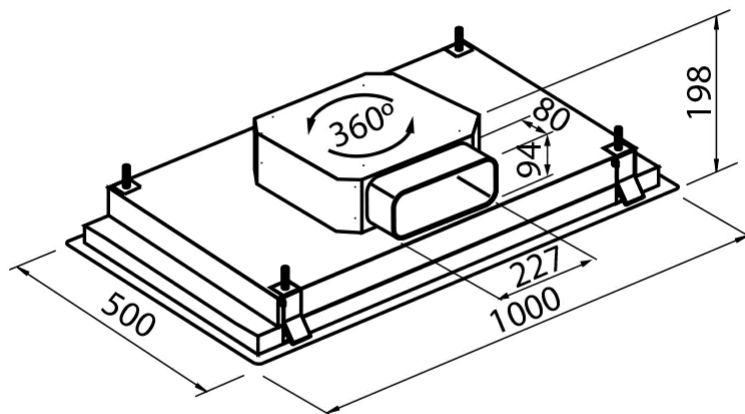

## Product Details

Hood type	Ceiling suction hood
Operating mode	Suction hood (filtering mode option not available)
Command type	Remote control
Materials/finishes	White painted steel
Motors type	Silence Plus
Motors	Ruotabile a 360°
Grease filters	3 filtri antigrasso
Speeds	Four speeds
Lighting	Illuminazione 2 LED strip (2.700/4.000/5.500 kelvin)
Cut-out dimension	473x970 mm
Air flow rate	930 mc/h
Air exhaust hole	230x80 mm
Motor power	85 W
Energy class	A+
Ceiling – false ceiling distance	min 200 mm - max 280 mm

## Dimensions