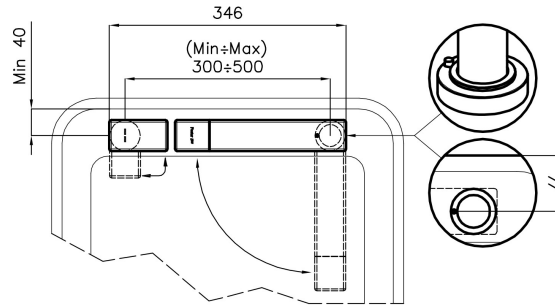

---

Cartouche À disques céramiques

---

Distance trous Voir "Dessin d'encastrement"

---

Double trous Kit nécessaire

---

Trou mitigeur ø35 mm

## DESSINS TECHNIQUES

### Installation sheet - Foglio installazione

Front side—Mixer tap on the left  
 Lato frontale—Miscelatore a sinistra

Right side  
 Lato destro

Front side—Mixer tap on the right  
 Lato frontale—Miscelatore a destra