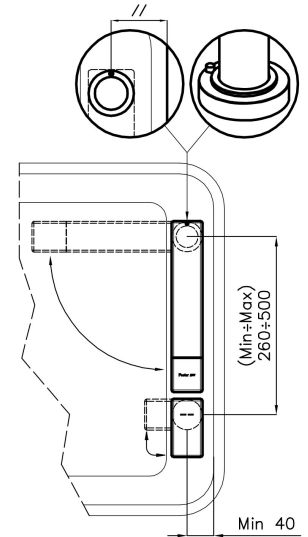

---

Cartouche À disques céramiques

---

Distance trous Voir "Dessin d'encastrement"

---

Double trous Kit nécessaire

---

Trou mitigeur ø35 mm

---

Épaisseur maximale du top 40mm

---

## DESSINS TECHNIQUES

### Installation sheet - Foglio installazione

Front side—Mixer tap on the left  
 Lato frontale—Miscelatore a sinistra

Right side  
 Lato destro

Front side—Mixer tap on the right  
 Lato frontale—Miscelatore a destra