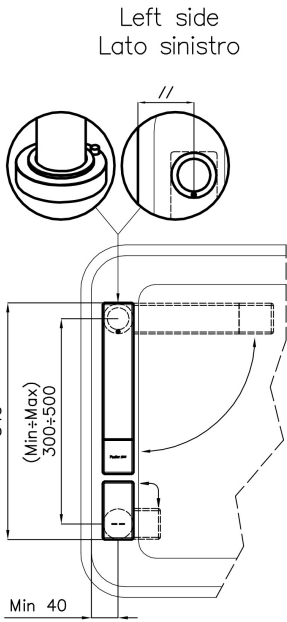

---

Cartouche À disques céramiques

---

Distance trous Voir "Dessin d'encastrement"

---

Double trous Kit nécessaire

---

Trou mitigeur ø35 mm

---

Épaisseur maximale du top 40mm

---

## DESSINS TECHNIQUES

### Installation sheet - Foglio installazione

Front side—Mixer tap on the left  
 Lato frontale—Miscelatore a sinistra

Right side  
 Lato destro

Front side—Mixer tap on the right  
 Lato frontale—Miscelatore a destra