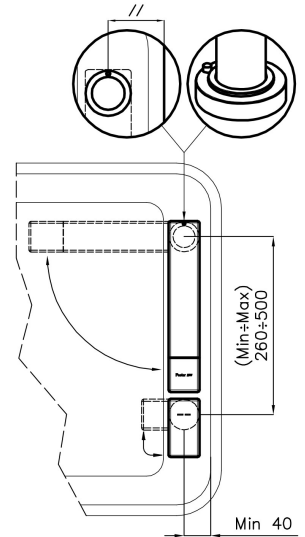

---

Distance trous Voir "Dessin d'encastrement"

---

Double trous Kit nécessaire

---

Trou mitigeur  $\varnothing$ 35 mm

---

Épaisseur maximale du top 40mm

## DESSINS TECHNIQUES

### Installation sheet - Foglio installazione

Front side—Mixer tap on the left  
 Lato frontale—Miscelatore a sinistra

Right side  
 Lato destro

Front side—Mixer tap on the right  
 Lato frontale—Miscelatore a destra