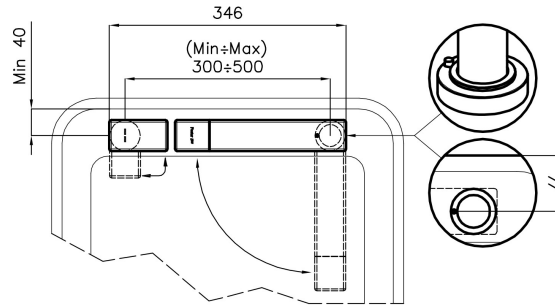

---

Distance trous Voir "Dessin d'encastrement"

---

Double trous Kit nécessaire

---

Trou mitigeur  $\varnothing$ 35 mm

---

Épaisseur maximale du top 40mm

## DESSINS TECHNIQUES

### Installation sheet - Foglio installazione

Front side—Mixer tap on the left  
 Lato frontale—Miscelatore a sinistra

Right side  
 Lato destro

Front side—Mixer tap on the right  
 Lato frontale—Miscelatore a destra