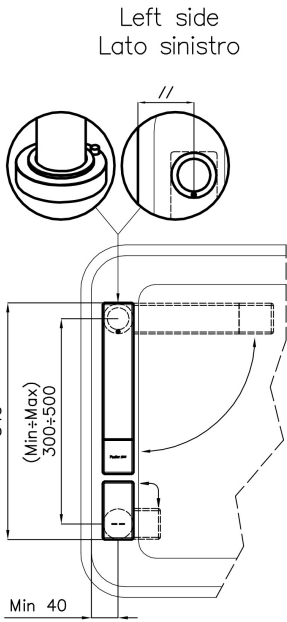

---

Distance trous Voir "Dessin d'encastrement"

---

Double trous Kit nécessaire

---

Trou mitigeur  $\varnothing$ 35 mm

---

Épaisseur maximale du top 40mm

## DESSINS TECHNIQUES

### Installation sheet - Foglio installazione

Front side—Mixer tap on the left  
 Lato frontale—Miscelatore a sinistra

Right side  
 Lato destro

Front side—Mixer tap on the right  
 Lato frontale—Miscelatore a destra