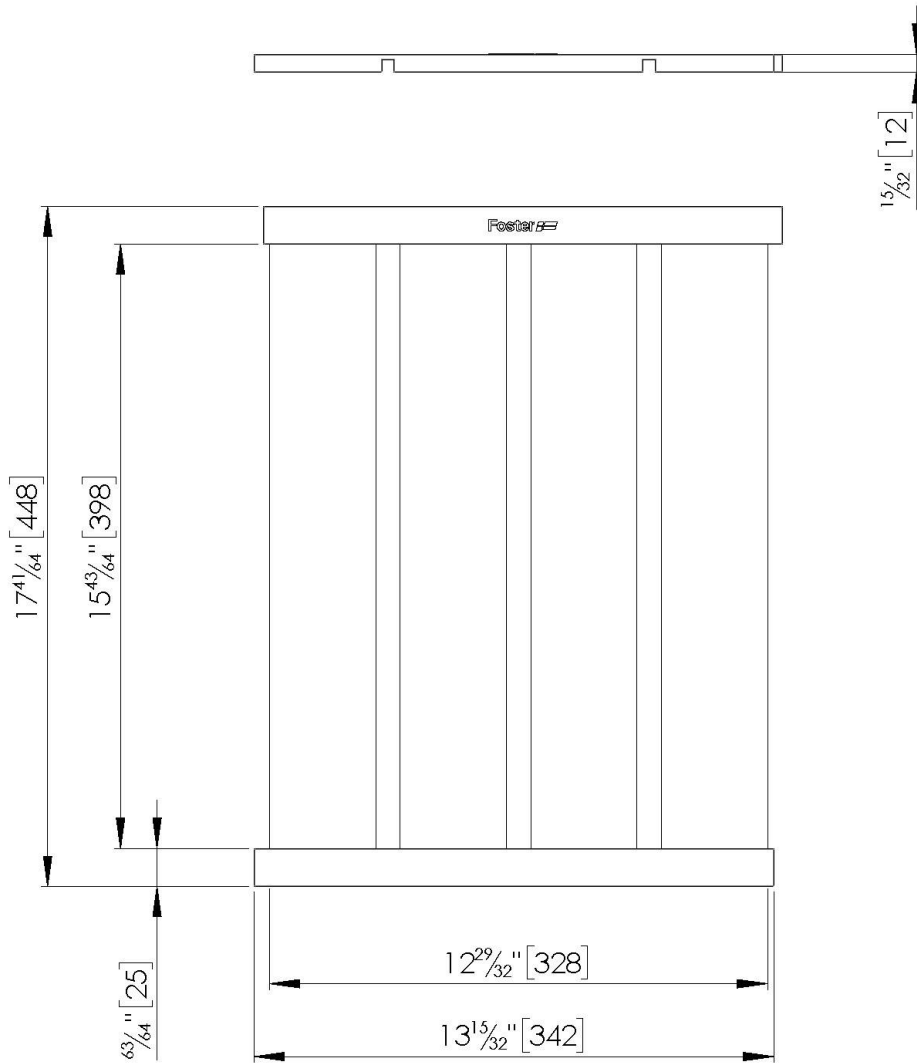

Foldable rack black

Accessoires et compléments

Code: 8110 010

DÉTAILS

Matériau Aluminium et silicone

Coloration Black

Dimensions 448 x 342 mm

Notes: Pliable

DESSINS TECHNIQUES

Accessory opened

Accessory closed