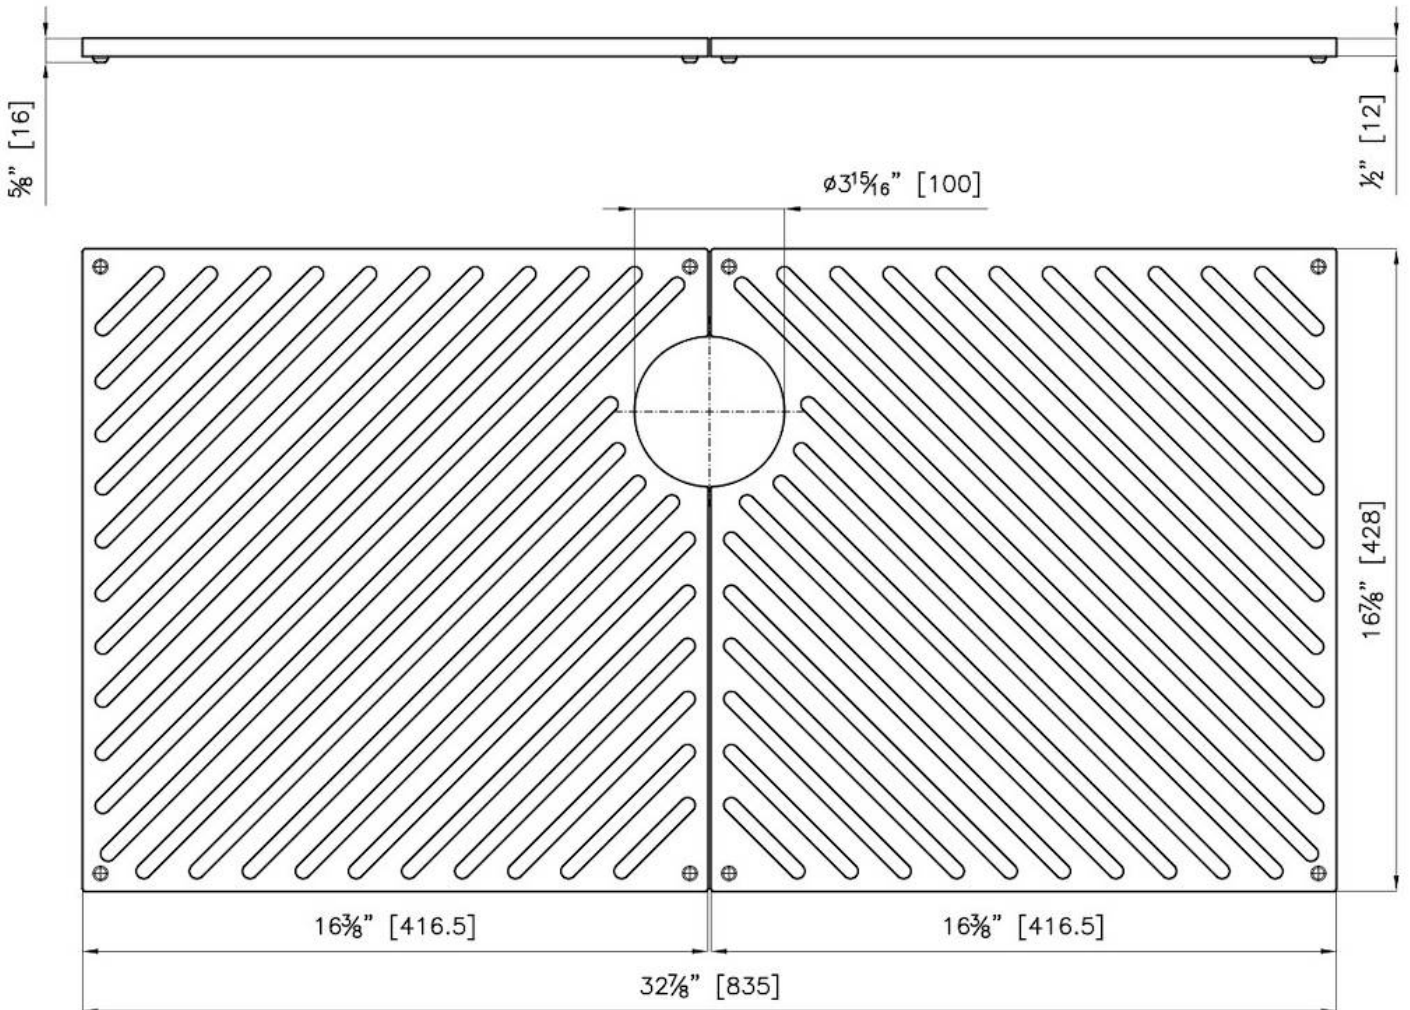

Accessoires et compléments

Code: 8100 613

DÉTAILS

Matériau Foster Black Composit

Accessoires éviers Grilles

Dimensions 41,6x42,8 cm

Dimensions hors tout 83,5x42,8 cm

Notes:

DESSINS TECHNIQUES

The grids 8100 613 are sold in pairs.
One unit of 8100 613 is therefore sufficient to fully cover the bottom of the sink.