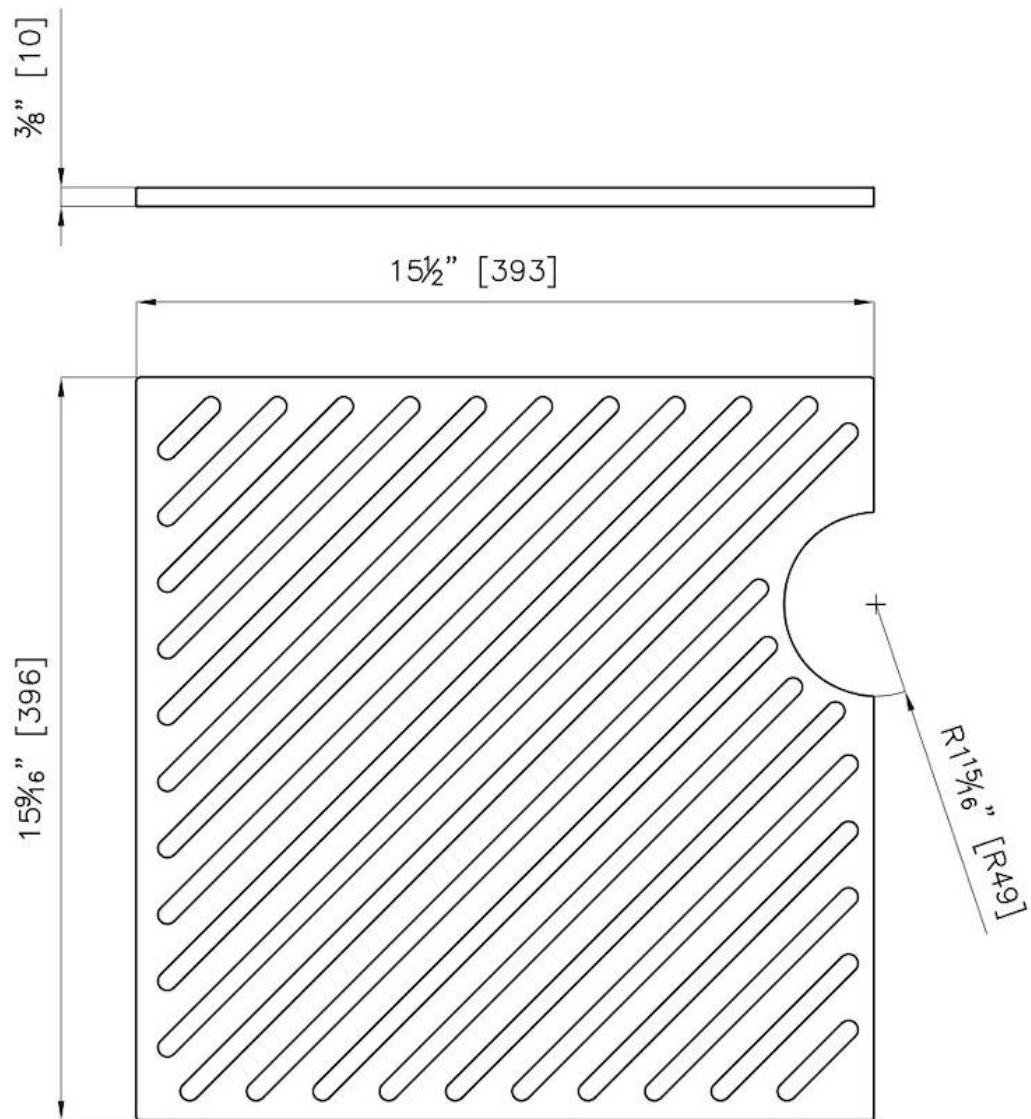

## DÉTAILS

Matériau Foster Black Composit

---

Accessoires éviers Grilles

---

Dimensions 39,3x39,6 cm

---

Notes:

## DESSINS TECHNIQUES

Two grids 8100 612 are necessary to fully cover the bottom of the sink.  
The SKU 8100 612 corresponds to only one grid.