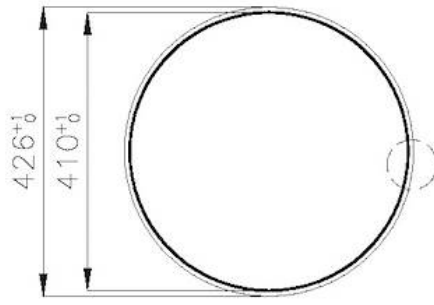

---

Coloration Gold

---

Base 45 cm

---

Dimensions ø 425

---

Mesure cuve Ø 380mm

## DESSINS TECHNIQUES

FT

Cut out size  
Dimensioni per foratura top

FTS

Cut out size  
Dimensioni per foratura top

Intaglio per il troppo-pieno  
Recess for housing the over-flow