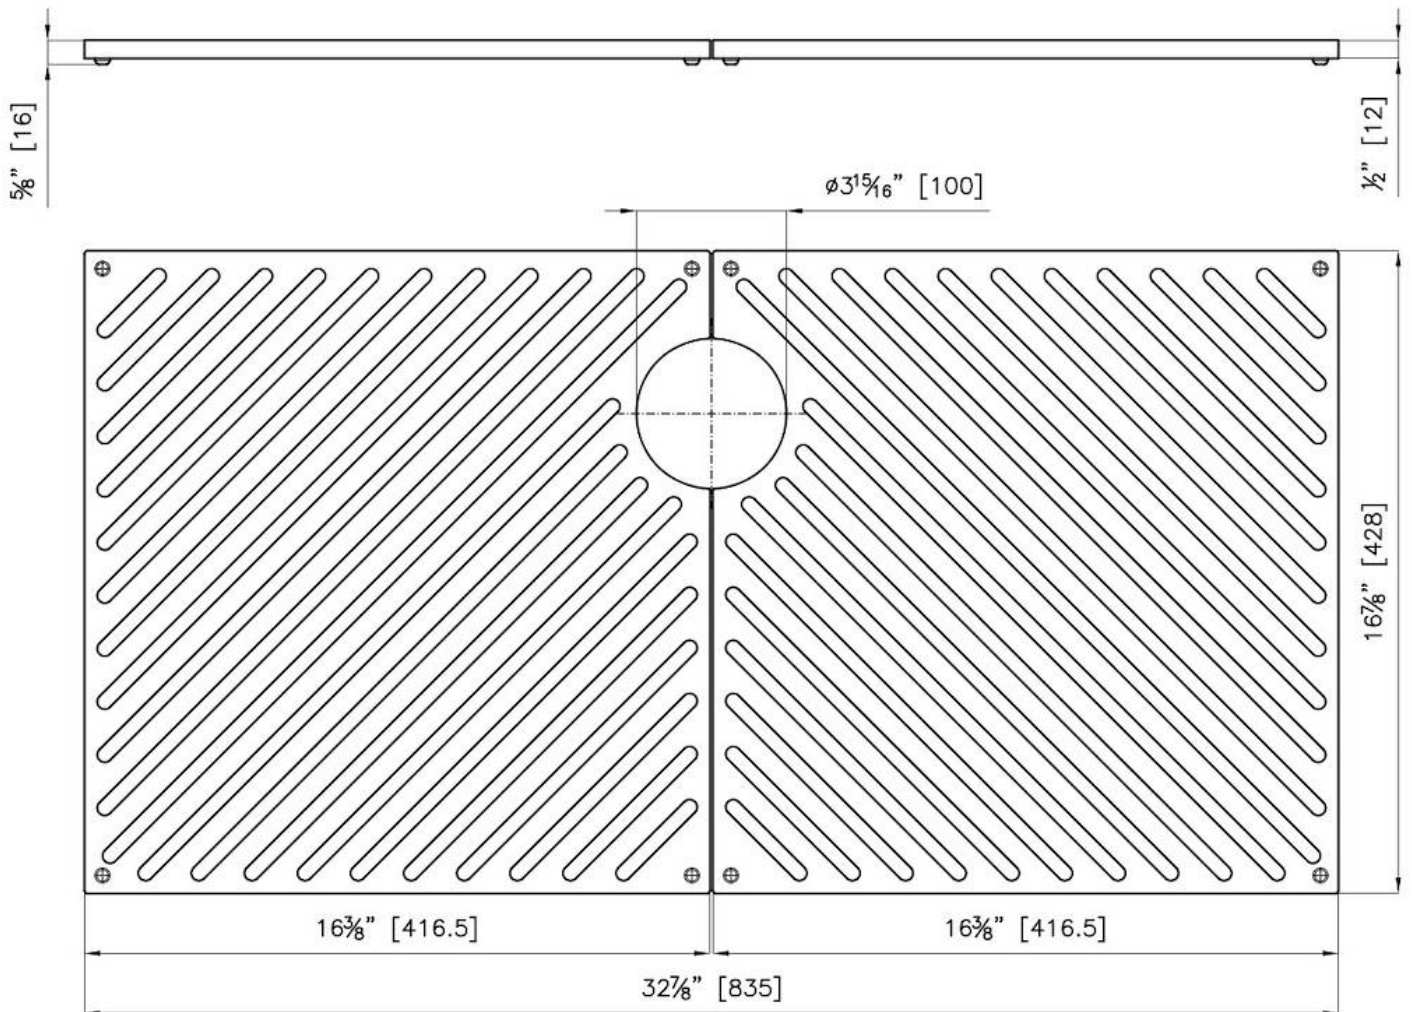

## DETALLES

Material Foster Black Composit

---

Accesorios fregaderos Rejillas

---

Dimensiones 41,6x42,8 cm

---

Dimensiones totales 83,5x42,8 cm

## DIBUJOS TÉCNICOS

The grids 8100 613 are sold in pairs.  
 One unit of 8100 613 is therefore sufficient to fully cover the bottom of the sink.