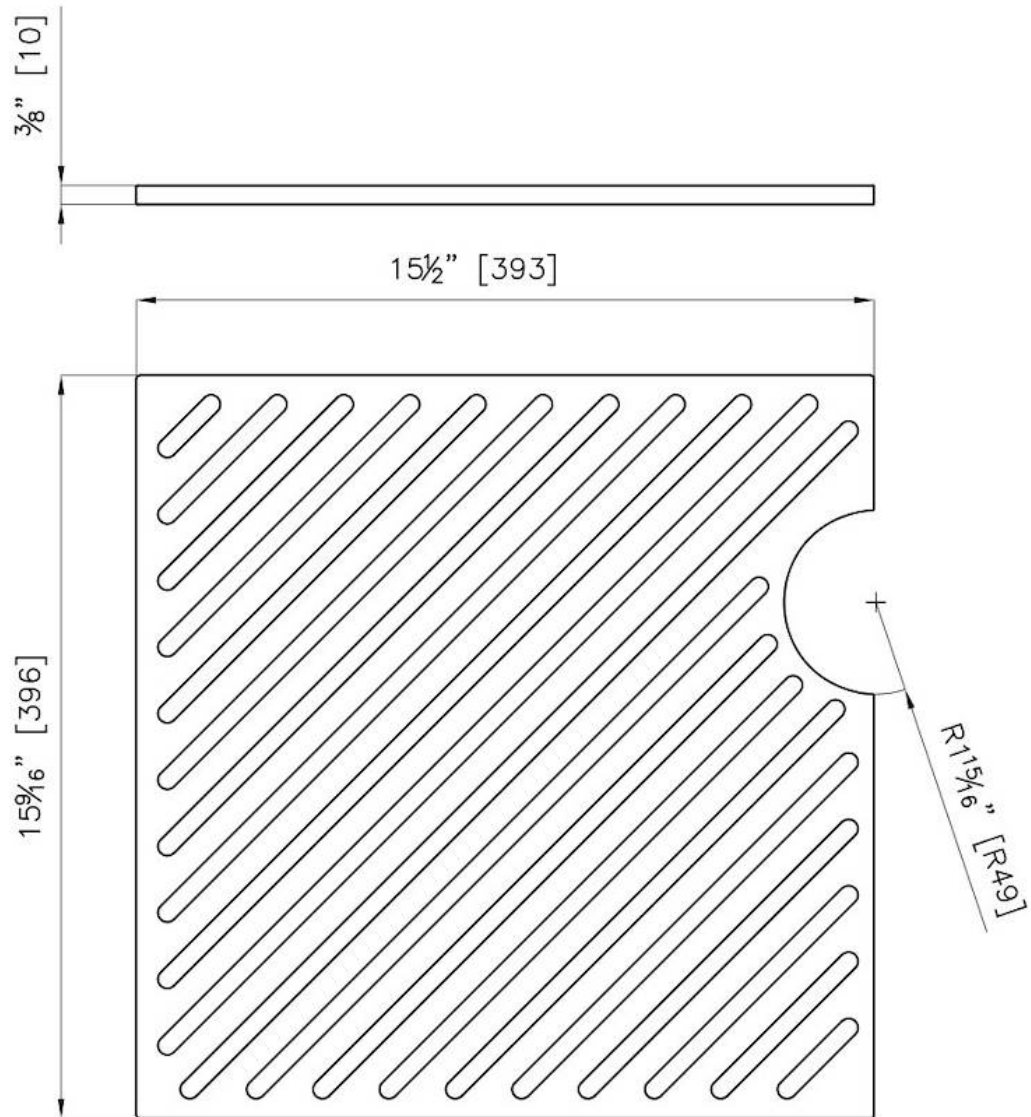

## DETALLES

Material Foster Black Composit

---

Accesorios fregaderos Rejillas

---

Dimensiones 39,3x39,6 cm

---

Notas:

## DIBUJOS TÉCNICOS

Two grids 8100 612 are necessary to fully cover the bottom of the sink.  
The SKU 8100 612 corresponds to only one grid.