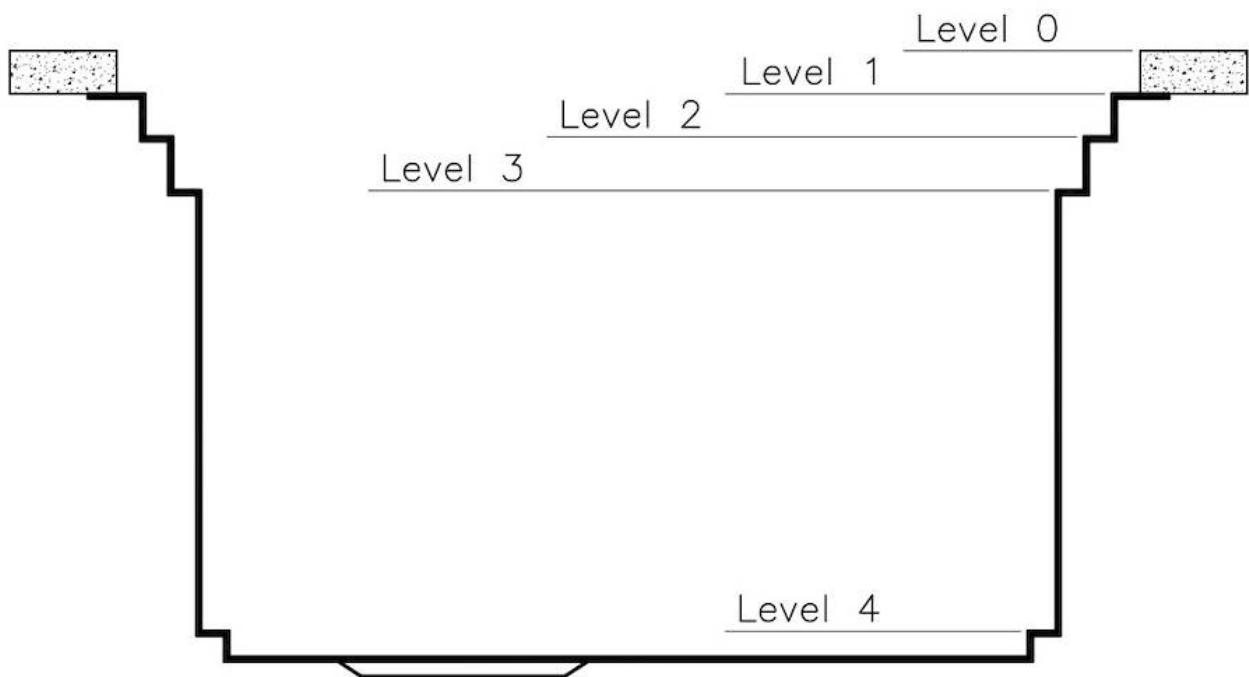

Happy Hour Optional accessories / Accessori opzionali

The "rails" system makes it possible to use a combination of numerous accessories. Grids, chopping boards, utensils' ranging system, bowls and containers of different dimensions can be alternated in the workspace with a simple gesture, and can easily be stacked, in order to be on hand at all times.

Il sistema di "corsie" rende possibile l'utilizzo combinato di innumerevoli accessori. Griglie, taglieri, portautensili, vaschette e contenitori di varie dimensioni si alternano nella zona di lavoro con un semplice gesto e possono essere impilati, sempre a portata di mano.