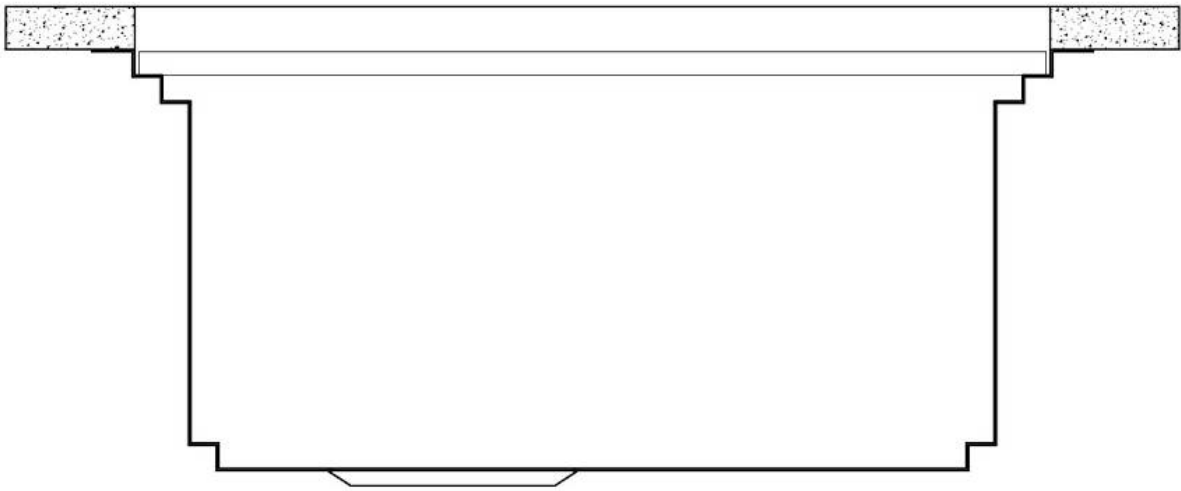

Milanello Level 1

Compatible accessories/Accessori compatibili:

8100 602
8631 300
8642 003
8644 004
8644 101
8657 001