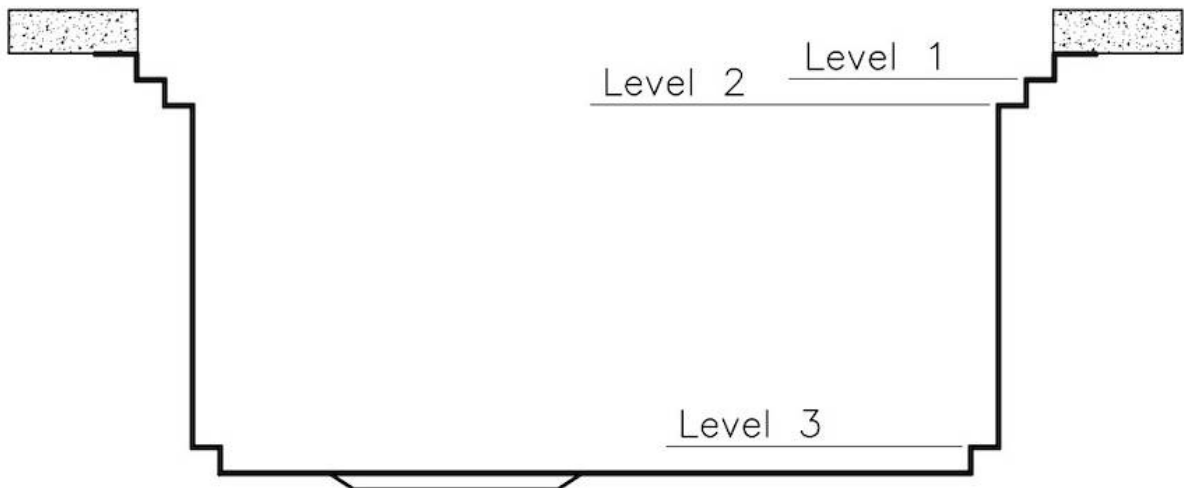

Milanello Optional accessories / Accessori opzionali

The "rails" system makes it possible to use a combination of numerous accessories. Grids, chopping boards, utensils' ranging system, bowls and containers of different dimensions can be alternated in the workspace with a simple gesture, and can easily be stacked, in order to be on hand at all times.

Il sistema di "corsie" rende possibile l'utilizzo combinato di innumerevoli accessori. Griglie, taglieri, portautensili, vaschette e contenitori di varie dimensioni si alternano nella zona di lavoro con un semplice gesto e possono essere impilati, sempre a portata di mano.