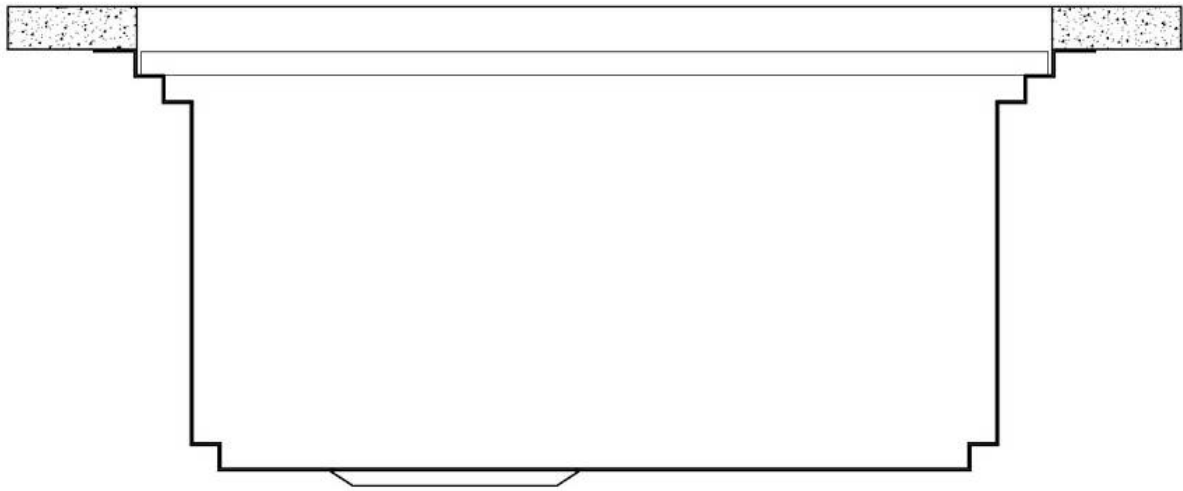

Milanello Level 1

Compatible accessories/Accessori compatibili:

8100 602
8631 300
8642 003
8644 004
8644 101
8657 001