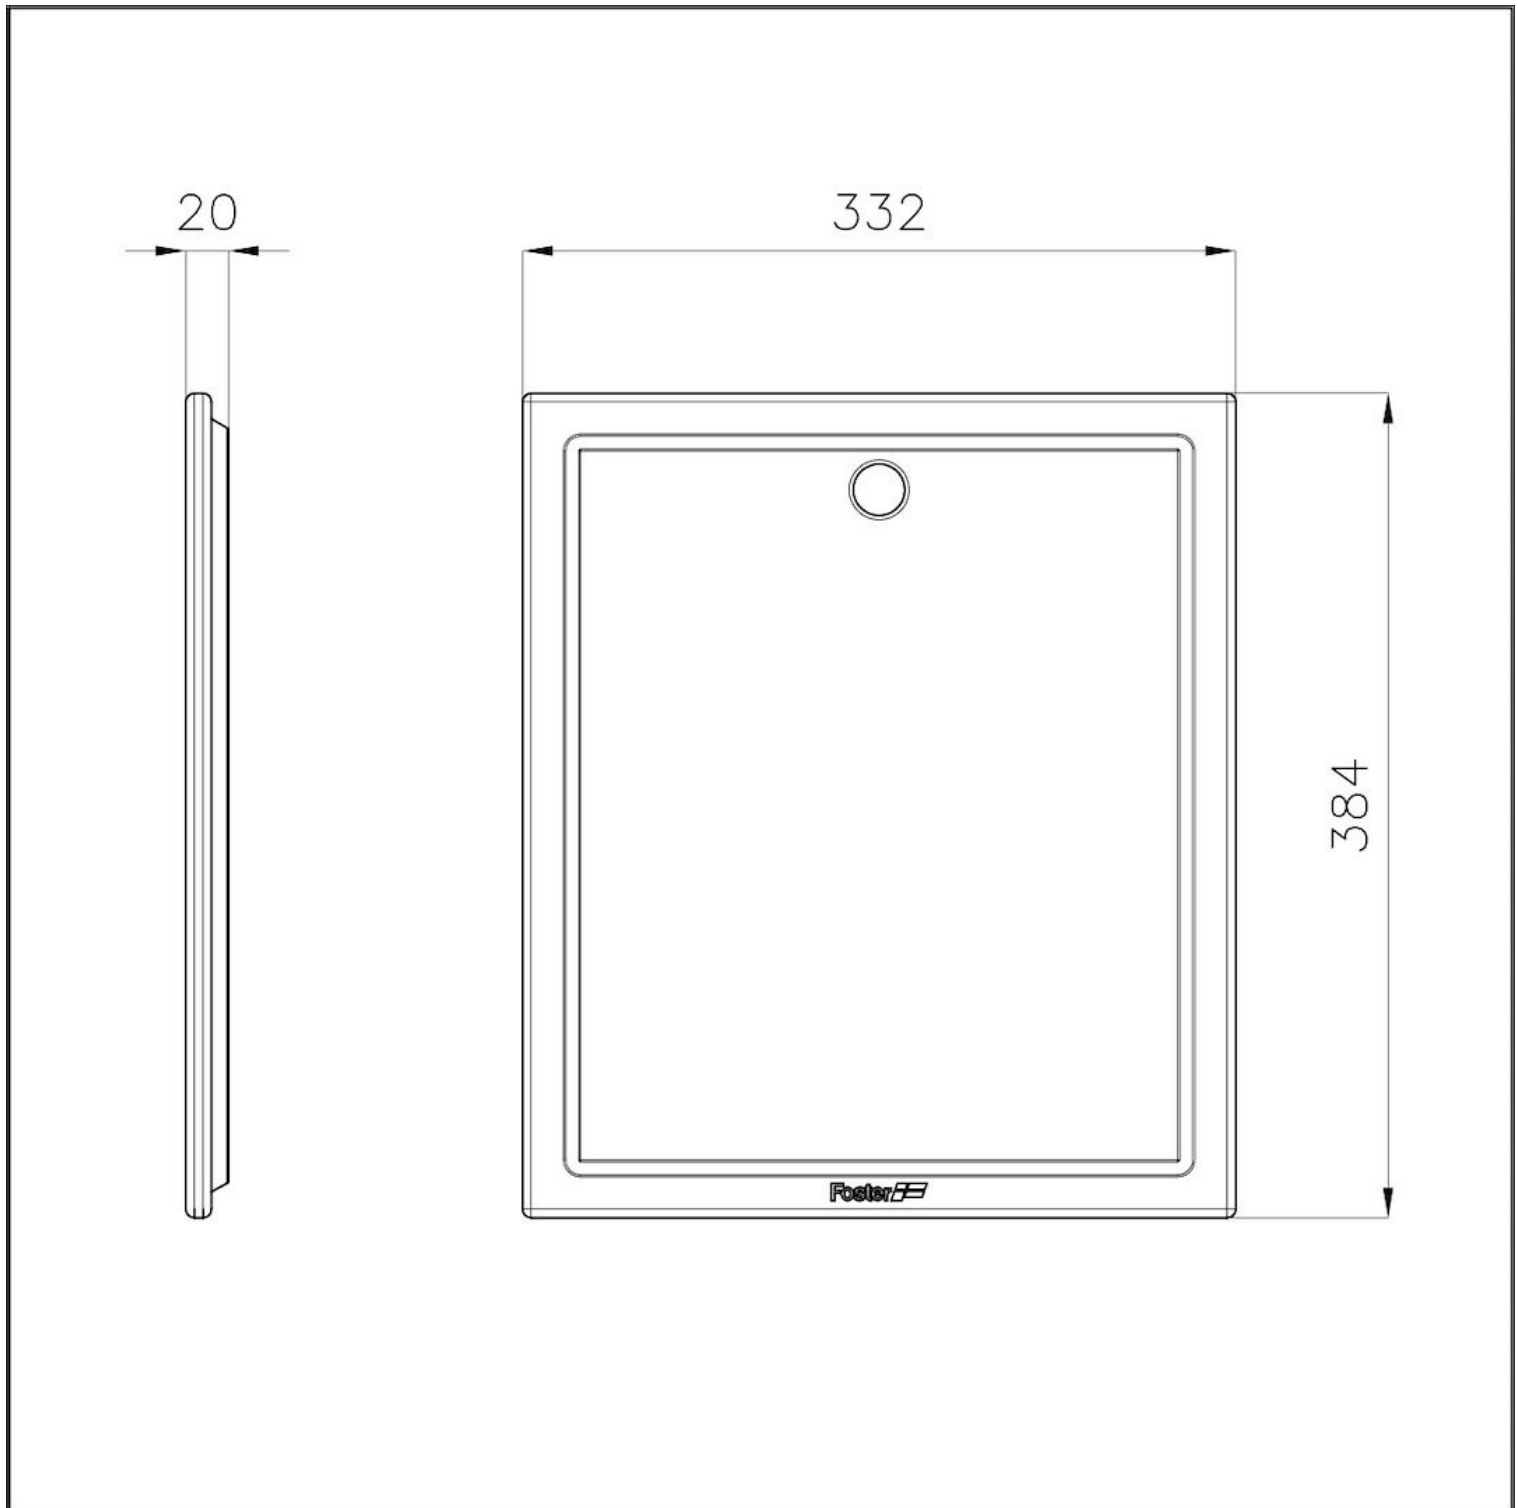

Iroko-wood sliding chopping board

Accessories e Complements

Code: 8659 113

DETAILS

Material Iroko Wood

Sink accessories Wooden cutting boards

Dimensions 33,2x38,4 cm

TECHNICAL DATA