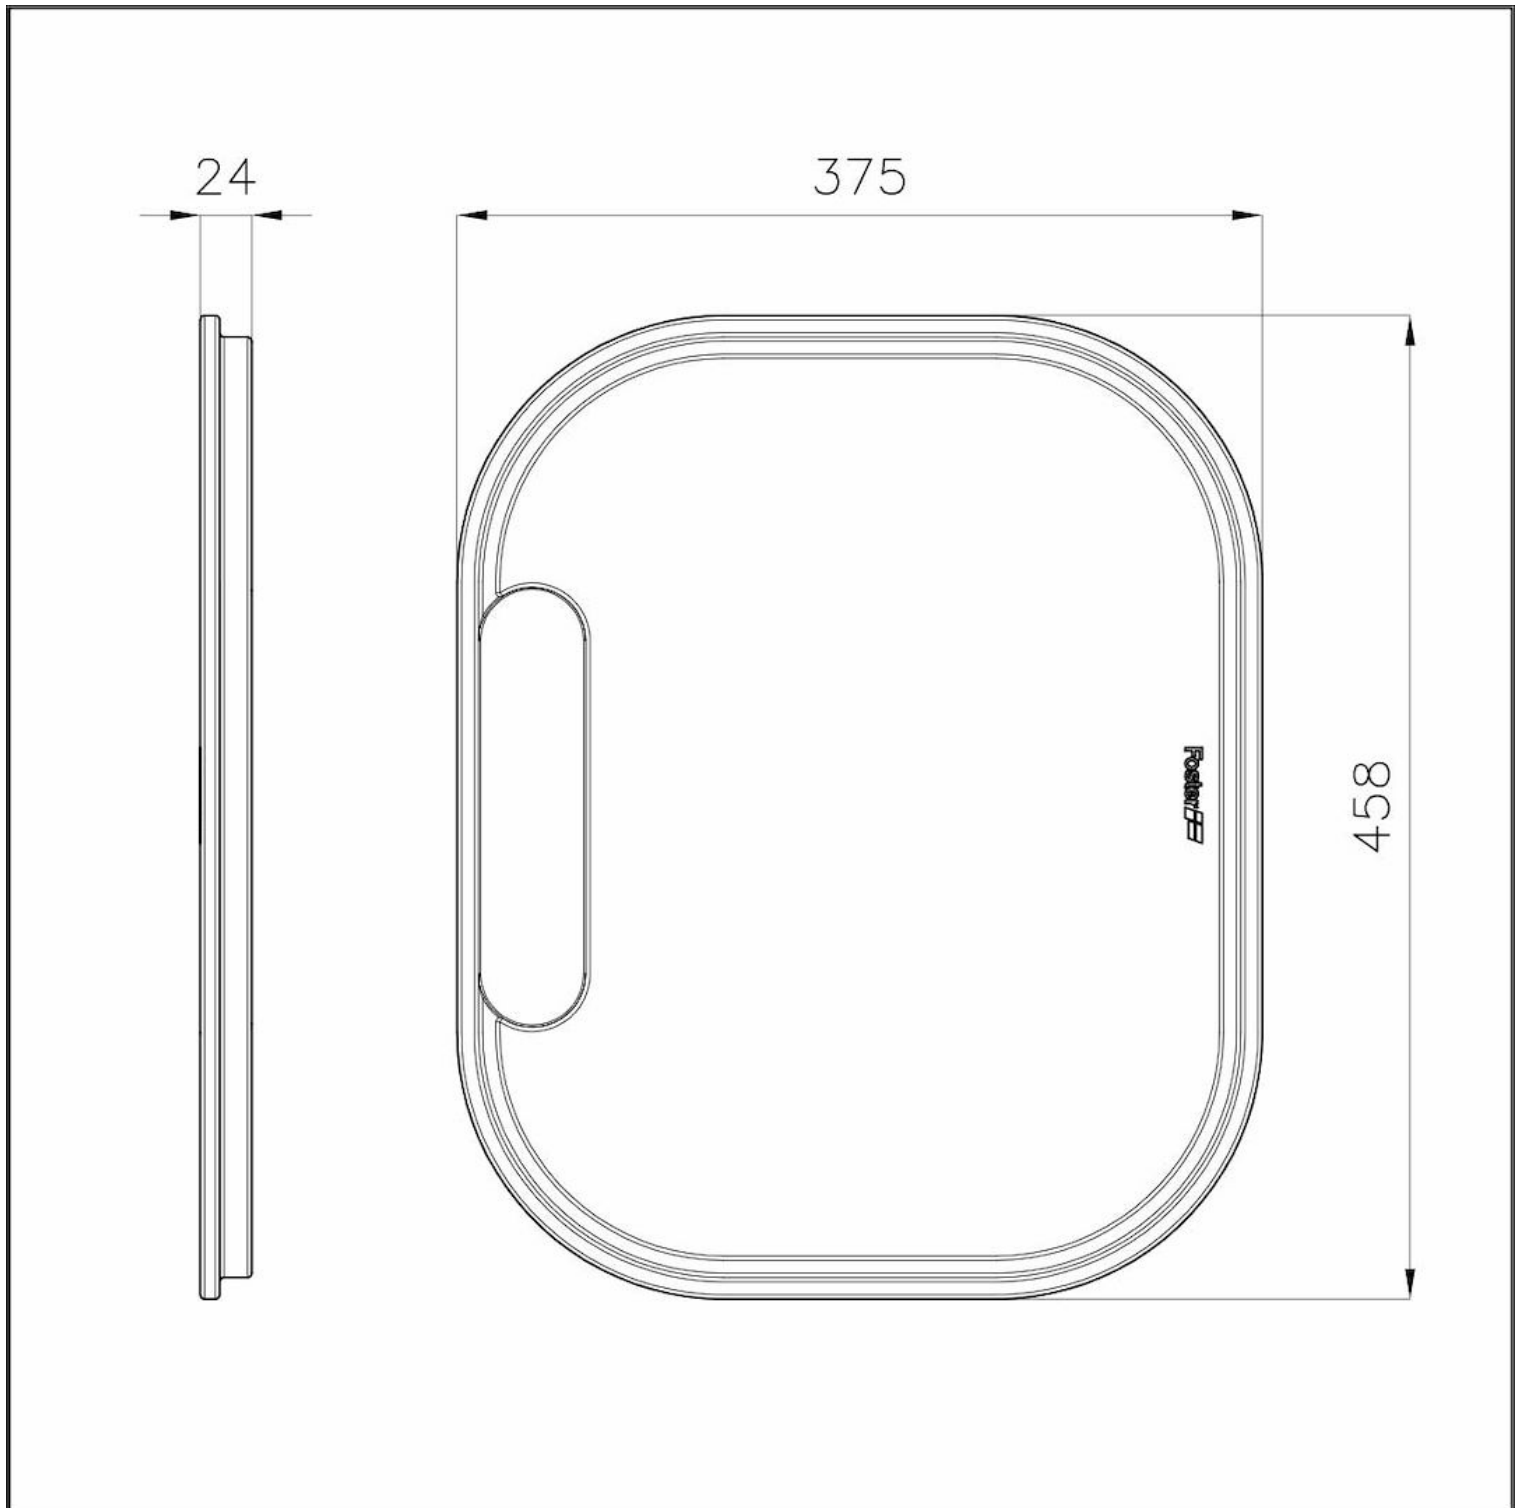

Iroko-wood chopping board

Accessories e Complements

Code: 8659 112

DETAILS

Material Iroko Wood

Sink accessories Wooden cutting boards

Dimensions 37,5x45,8 cm

TECHNICAL DATA