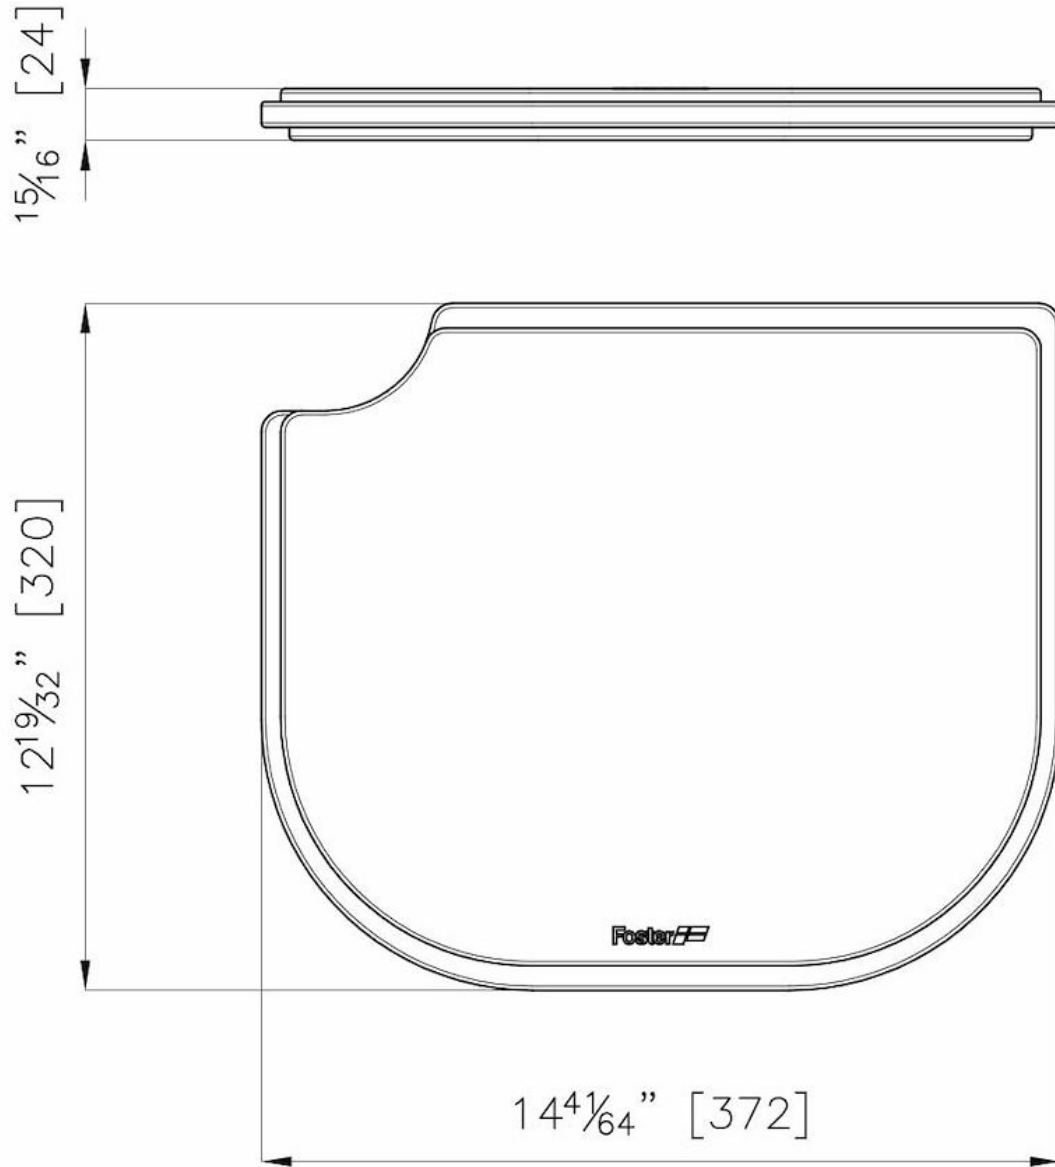

TECHNICAL DATA